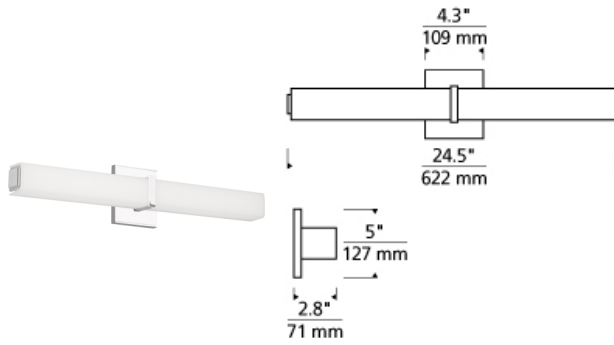

Milan 24 Bath

LED ADA T20

DESCRIPTION

The Milan bath bar by Tech Lighting is a modern rectilinear bath bar that features a clean and crisp design. The Milan is defined by a white acrylic inner shade enhanced by the crystalline dimensionality of an outer shade of either clear polished glass or beautiful opal etched glass. A discreet metal band further enhances the simple elegance of this bath bar. The Milan is available in two on-trend finishes, Satin Nickel and Chrome, each finish further enriches its contemporary style. The Milan bath bar ships with energy efficient integrated LED lamping, all lamping options are fully dimmable to create the desired ambiance in your special space. Includes 20 watt, 1629 delivered lumen, 3000K LED module. Dimmable with low-voltage electronic dimmer.

INSTALLATION

This product can mount to either a 4" square electrical box with round plaster ring or an octagonal electrical box (not included).

WEIGHT

4.0-4.5lb / 1.81-2.04kg ±

chrome

satin nickel

ORDERING INFORMATION

700BCMLN	LENGTH (A)	COLOR	FINISH	LAMP
24	24"	W WHITE ACRYLIC	C CHROME S SATIN NICKEL	-LED930 LED 90 CRI 3000K 120V (T24) -LED930-277 LED 90 CRI 3000K 277V

TECH LIGHTING®
 7400 Linder Avenue T 847.410.4400
 Skokie, Illinois 60077 F 847.410.4500
Tech Lighting, L.L.C.