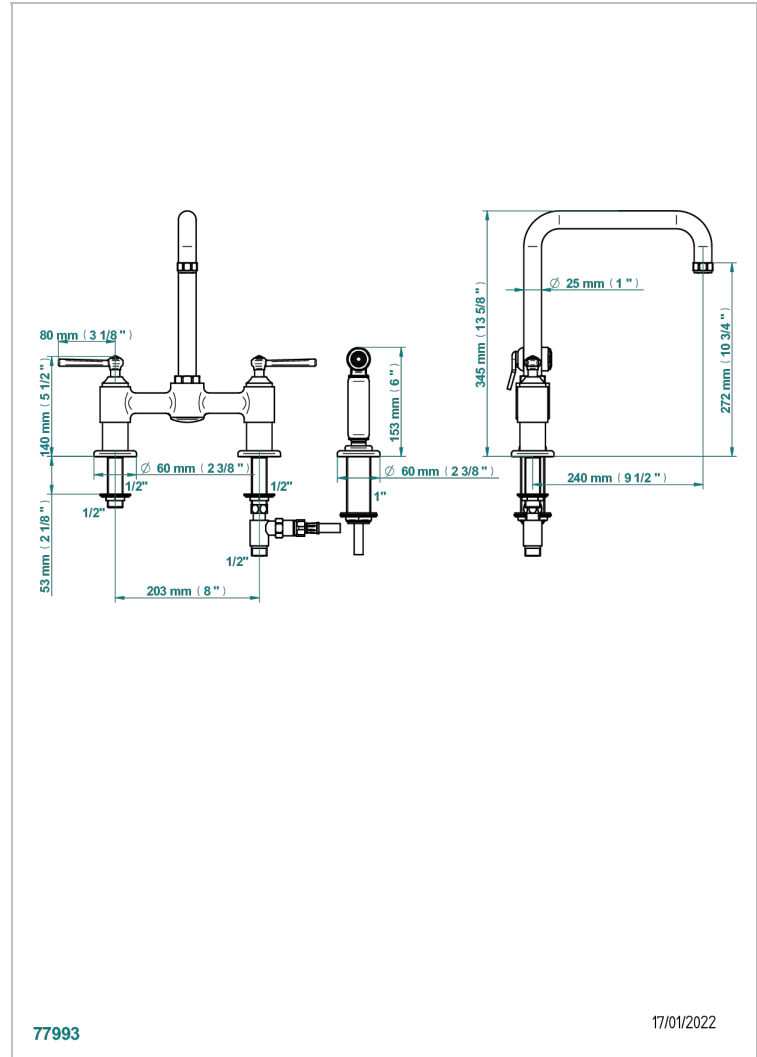

# SAINT-GERMAIN WITH LEVER HANDLES

G7D-159DM/US

THG<sup>®</sup>  
PARIS

Two hole bridge kitchen faucet with side spray

77993

17/01/2022

## CHARACTERISTIC

- Saint-germain with lever handles
- Two hole bridge kitchen faucet with side spray