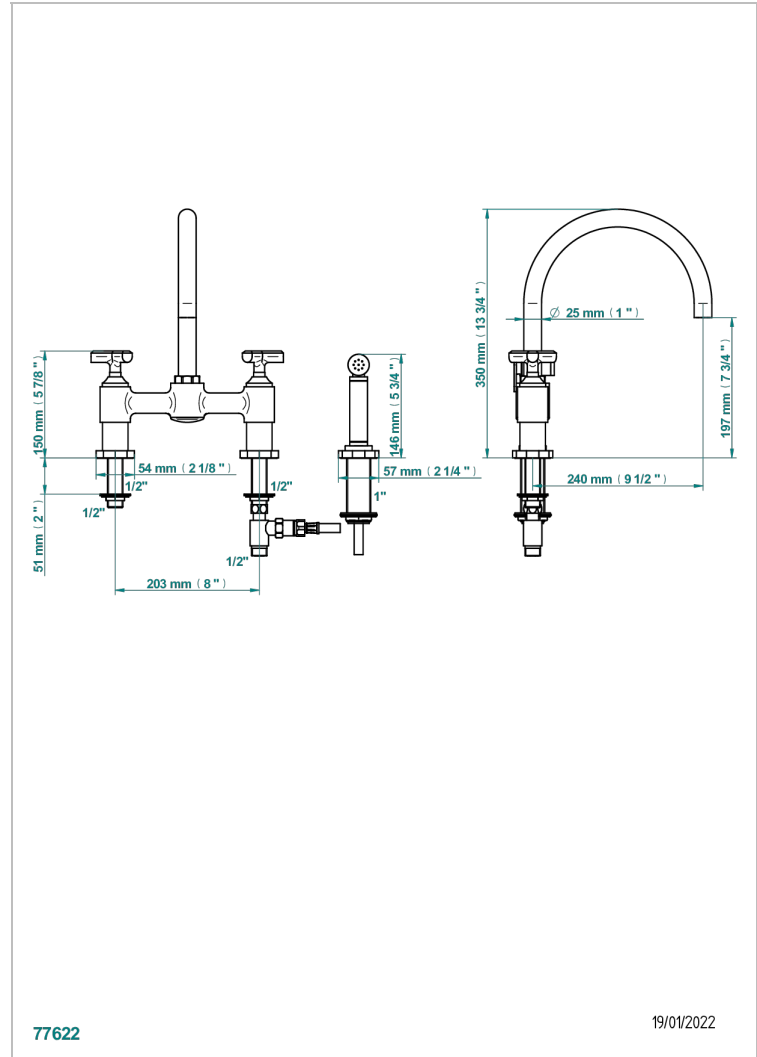

# LES ONDES

G8A-159DM/US

Two hole bridge kitchen faucet with side spray

THG<sup>®</sup>  
PARIS

## CHARACTERISTIC

- Les Ondes
- Two hole bridge kitchen faucet with side spray