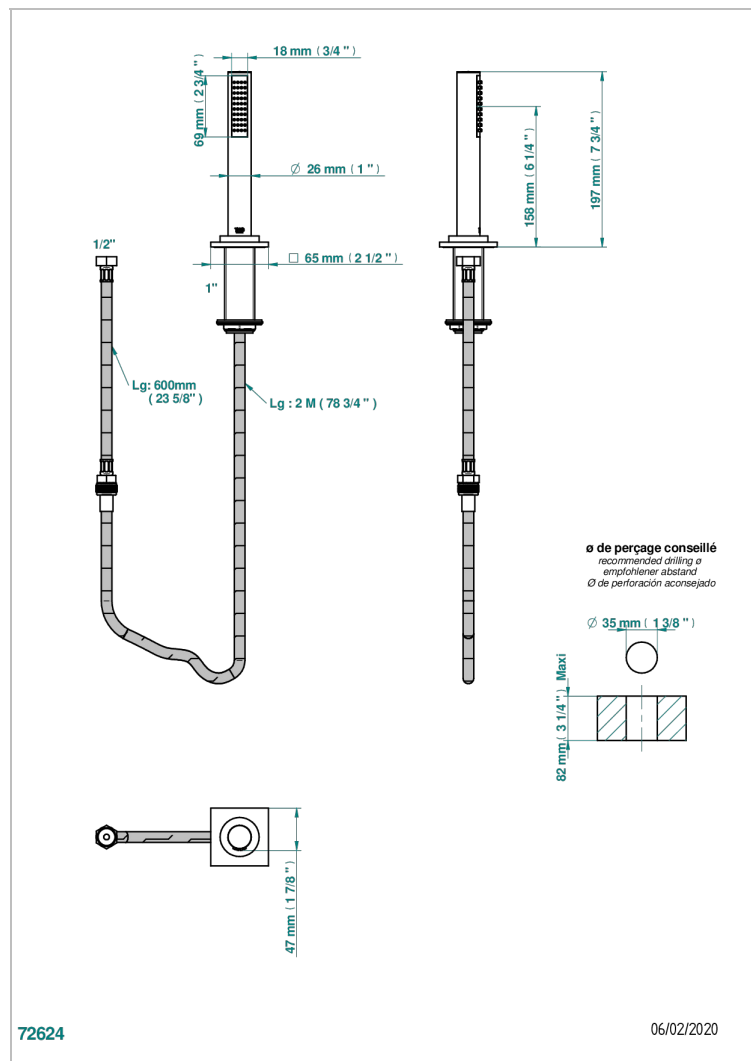

ICON-X WITH LEVER HANDLES

U7H-60A

Deck mounted hand shower, with hose

CHARACTERISTIC

- ACS : 20ACCLY558

STANDARDS

AVAILABLE FINITIONS

Blush PVD - H62
Brass color PVD - H49
Brown bronze color PVD - F33
Chrome polished - A02
Gold color PVD - H52
Gold mat - F07

Gold polished - F01
Graphite PVD - H64
Matt Umber PVD - H67
Matt blush PVD - H60
Matt brass color PVD - H50
Matt brown bronze color PVD - F34

Matt chrome (American satin) - C02
Matt gold color PVD - H53
Matt graphite PVD - H65
Matt nickel (American satin) - C01
Matt nickel color PVD - H56
Nickel antique / Sovereign - H28

Nickel color PVD - H55
Nickel polished - B01
Soft gold - F30
Soft matt gold - F31
Umber PVD - H66