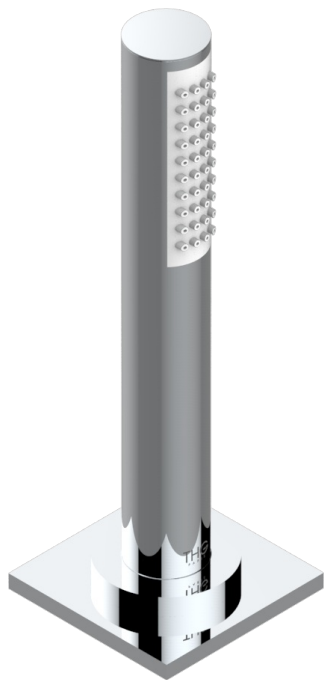

ICON-X WITH LEVER HANDLES

U7H-60A

Deck mounted hand shower, with hose

CHARACTERISTIC

- ACS : 20ACCLY558

STANDARDS

AVAILABLE FINITIONS

Blush PVD - H62
Brass color PVD - H49
Brown bronze color PVD - F33
Chrome polished - A02
Gold color PVD - H52
Gold mat - F07

Gold polished - F01
Graphite PVD - H64
Matt Umber PVD - H67
Matt blush PVD - H60
Matt brass color PVD - H50
Matt brown bronze color PVD - F34

Matt chrome (American satin) - C02
Matt gold color PVD - H53
Matt graphite PVD - H65
Matt nickel (American satin) - C01
Matt nickel color PVD - H56
Nickel antique / Sovereign - H28

Nickel color PVD - H55
Nickel polished - B01
Soft gold - F30
Soft matt gold - F31
Umber PVD - H66