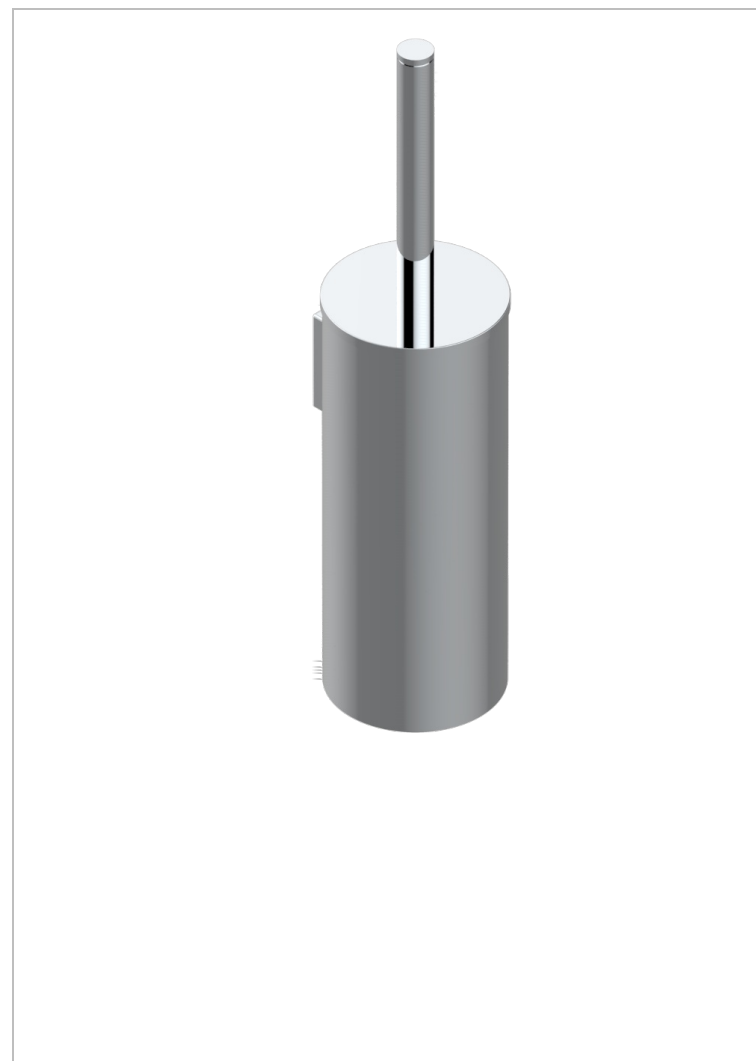

ICON-X CARBON GOLD

U7S-4720C

THG[®]
PARIS

Metal toilet brush holder with brush with cover wall mounted

CHARACTERISTIC

- Icon-x carbon gold
- Metal toilet brush holder with brush with cover wall mounted

AVAILABLE FINITIONS

Blush PVD - H62
Brass color PVD - H49
Brown bronze color PVD - F33
Chrome polished - A02
Gold color PVD - H52
Gold mat - F07

Gold polished - F01
Graphite PVD - H64
Matt Umber PVD - H67
Matt blush PVD - H60
Matt brass color PVD - H50
Matt brown bronze color PVD - F34

Matt chrome (American satin) - C02
Matt gold color PVD - H53
Matt graphite PVD - H65
Matt nickel (American satin) - C01
Matt nickel color PVD - H56
Nickel antique / Sovereign - H28

Nickel color PVD - H55
Nickel polished - B01
Soft gold - F30
Soft matt gold - F31
Umber PVD - H66