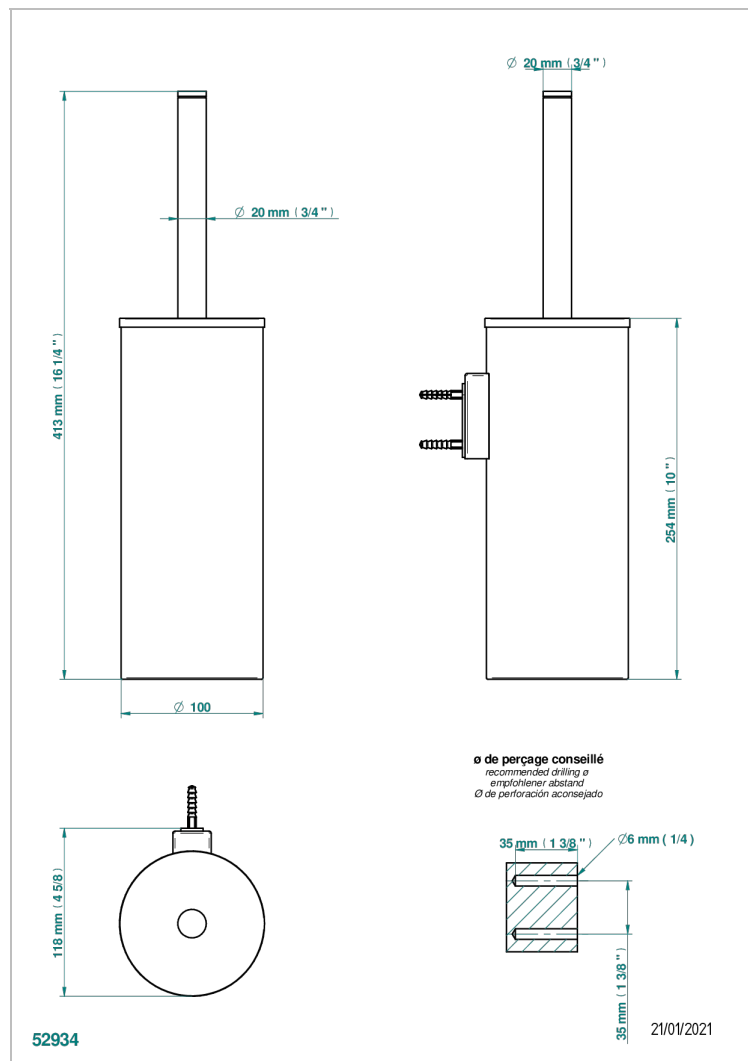

ICON-X CARBON GOLD

U7S-4720C

THG[®]
PARIS

Metal toilet brush holder with brush with cover wall mounted

CHARACTERISTIC

- Icon-x carbon gold
- Metal toilet brush holder with brush with cover wall mounted

AVAILABLE FINITIONS