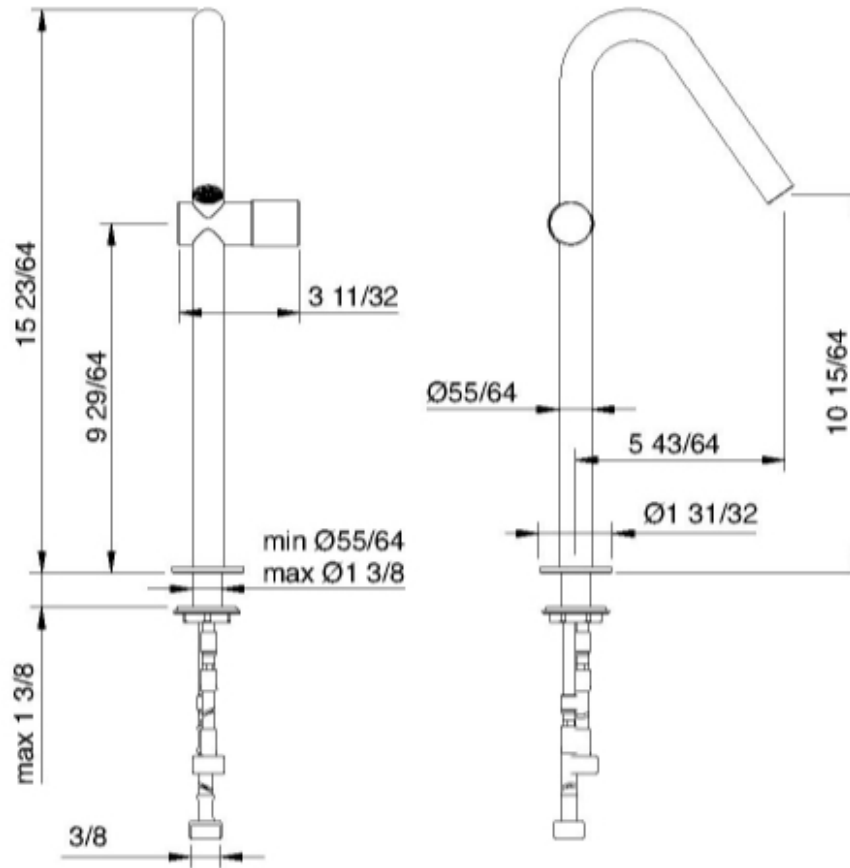

1118

Tall single-hole lavatory faucet

FINISHES:

FROSTED INOX

RUBINETTERIE
treemme
instruments for water