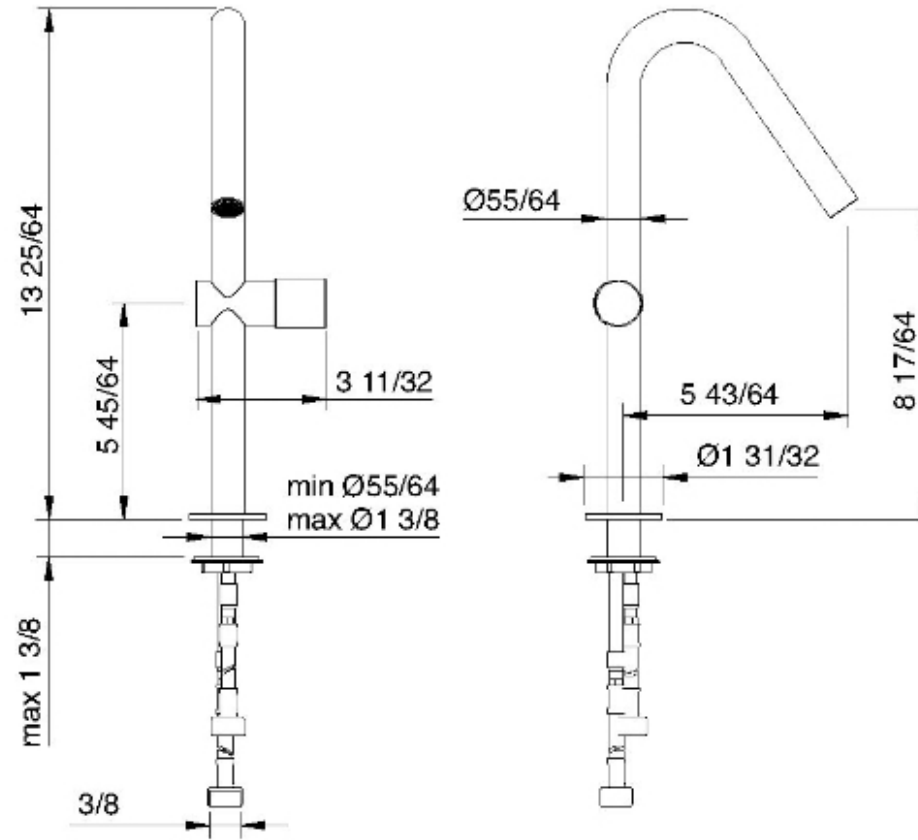

1127

Medium single-hole lavatory faucet

FINISHES:

FROSTED INOX

RUBINETTERIE
treemme
instruments for water