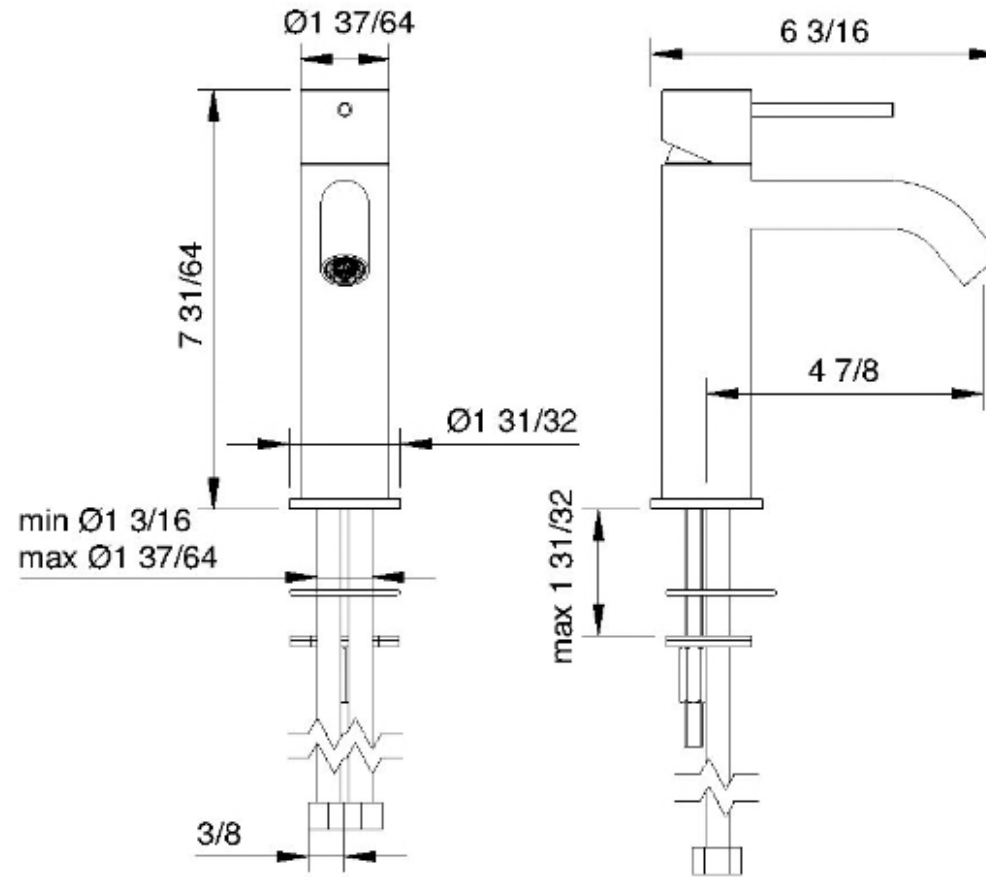

1311

Single-hole lavatory faucet

FINISHES:

FROSTED INOX

treeemme RUBINETTERIE
instruments for water