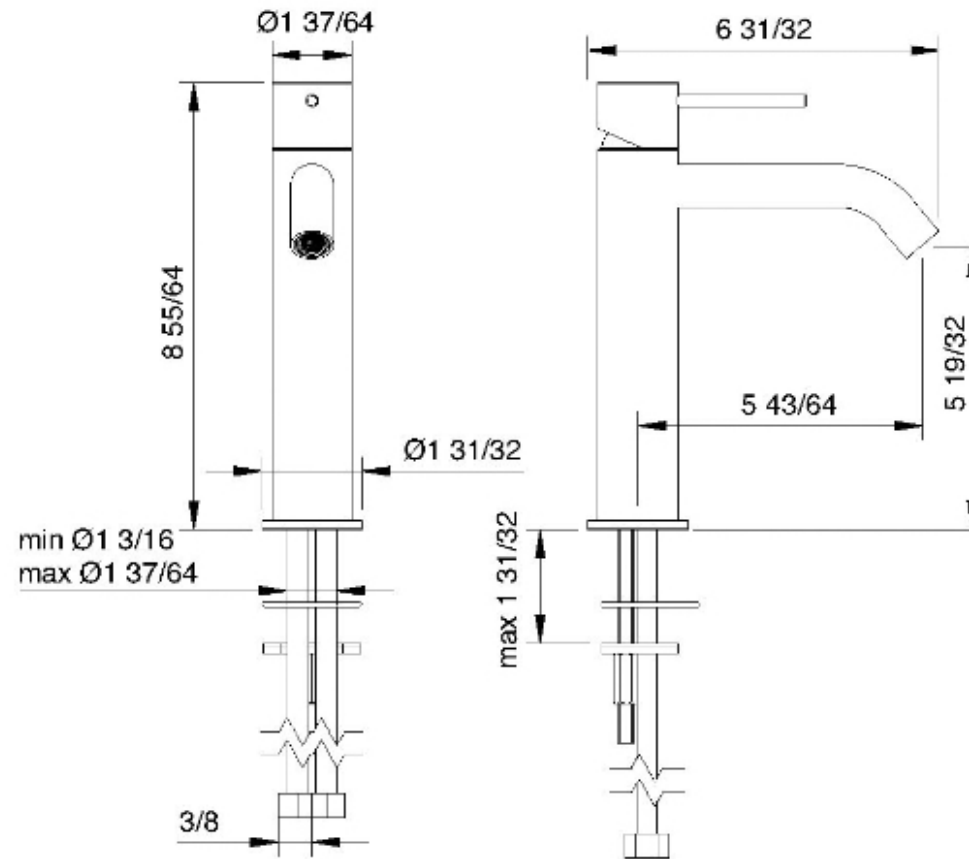

1327

Medium single-hole lavatory faucet

FINISHES:

FROSTED INOX

RUBINETTERIE
treemme
instruments for water