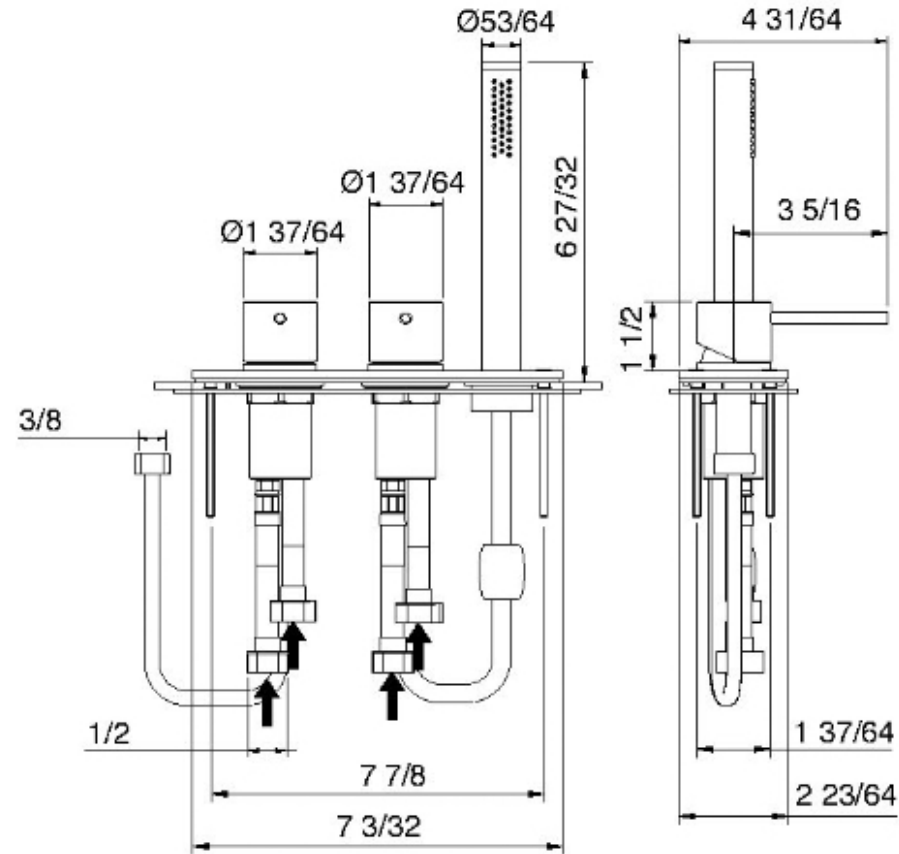

# 1369

3-piece deckmount handshower without spout

FINISHES:

FROSTED INOX

**tree**mm**e** RUBINETTERIE  
*instruments for water*