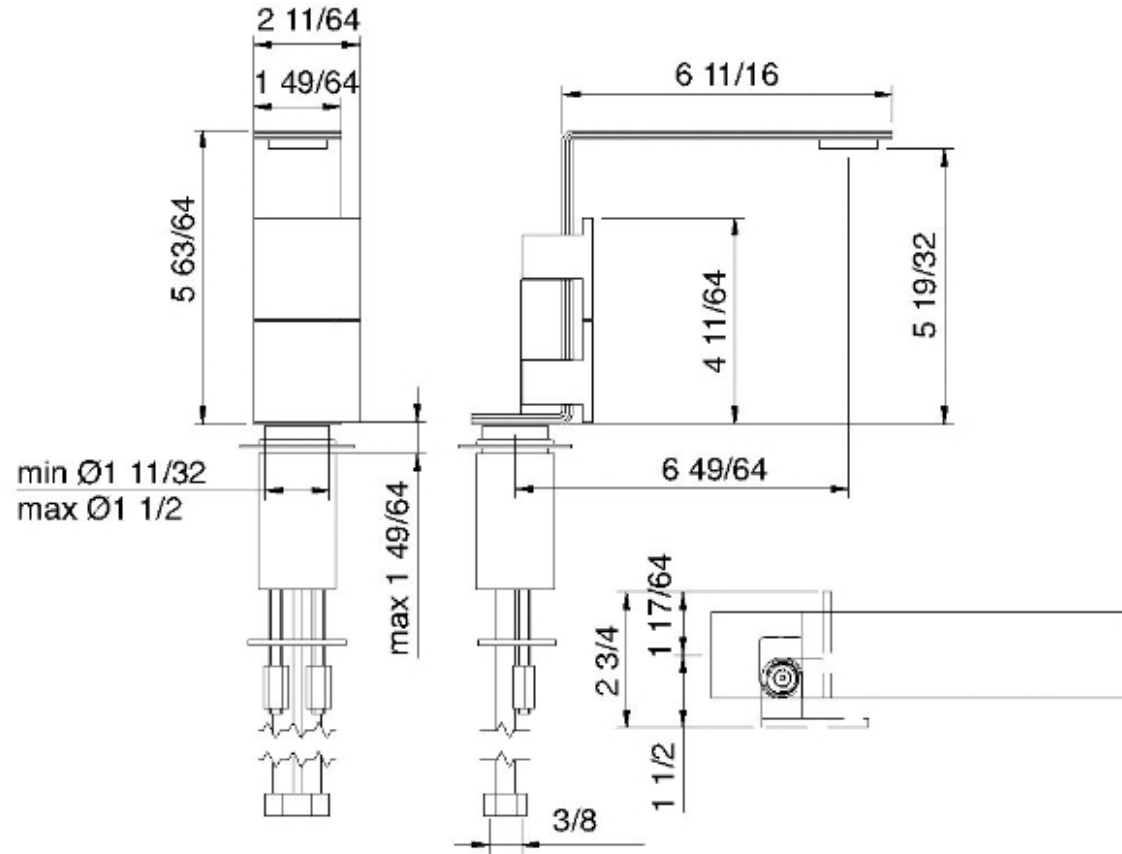

# 2514

Single-hole lavatory faucet with two levers

FINISHES:

FROSTED INOX

RUBINETTERIE  
**treemme**  
*instruments for water*