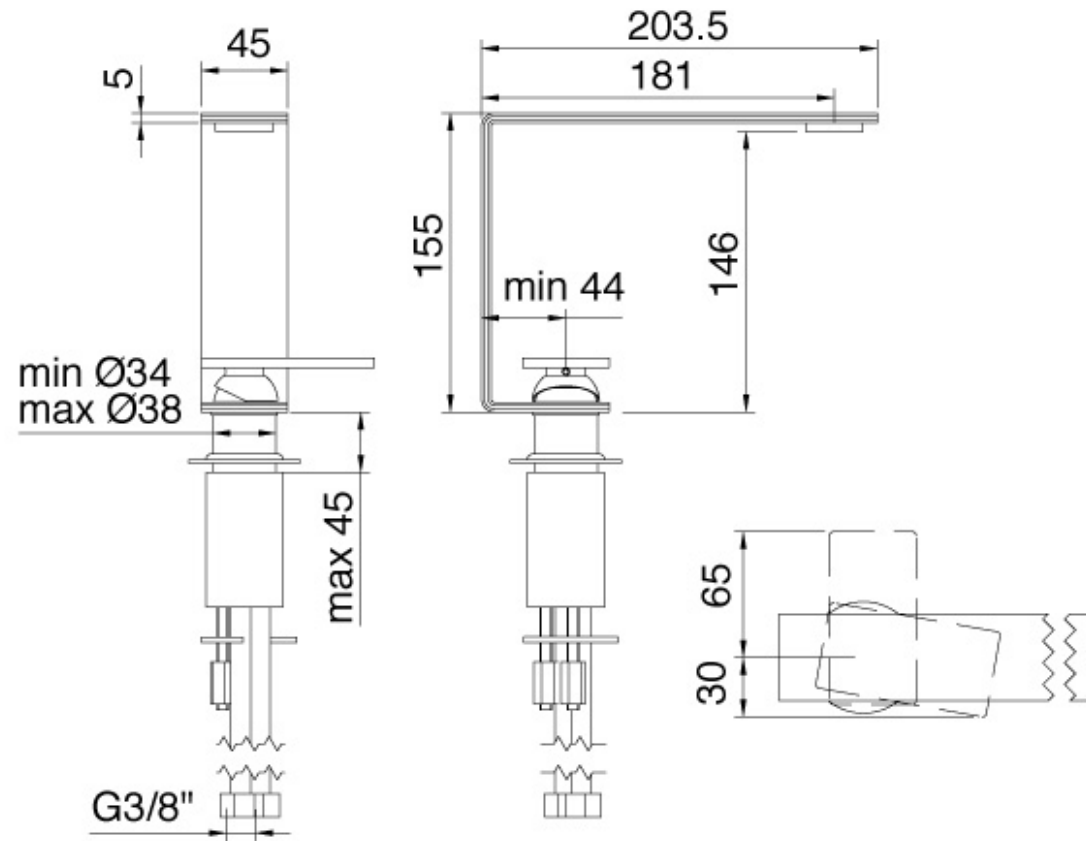

2811__5M

Single-hole lavatory faucet

FINISHES:

FROSTED INOX

treeemme RUBINETTERIE
instruments for water