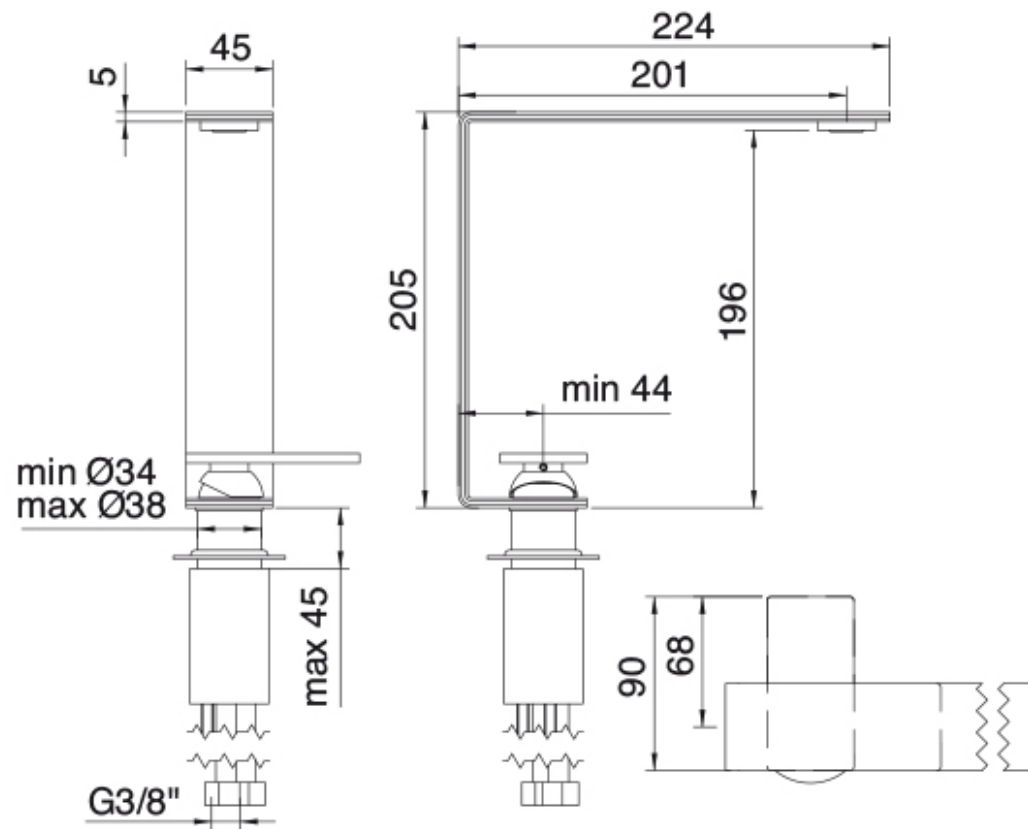

# 2818\_\_5M

Tall single-hole lavatory faucet

FINISHES:

FROSTED INOX

**treeemme** RUBINETTERIE  
*instruments for water*