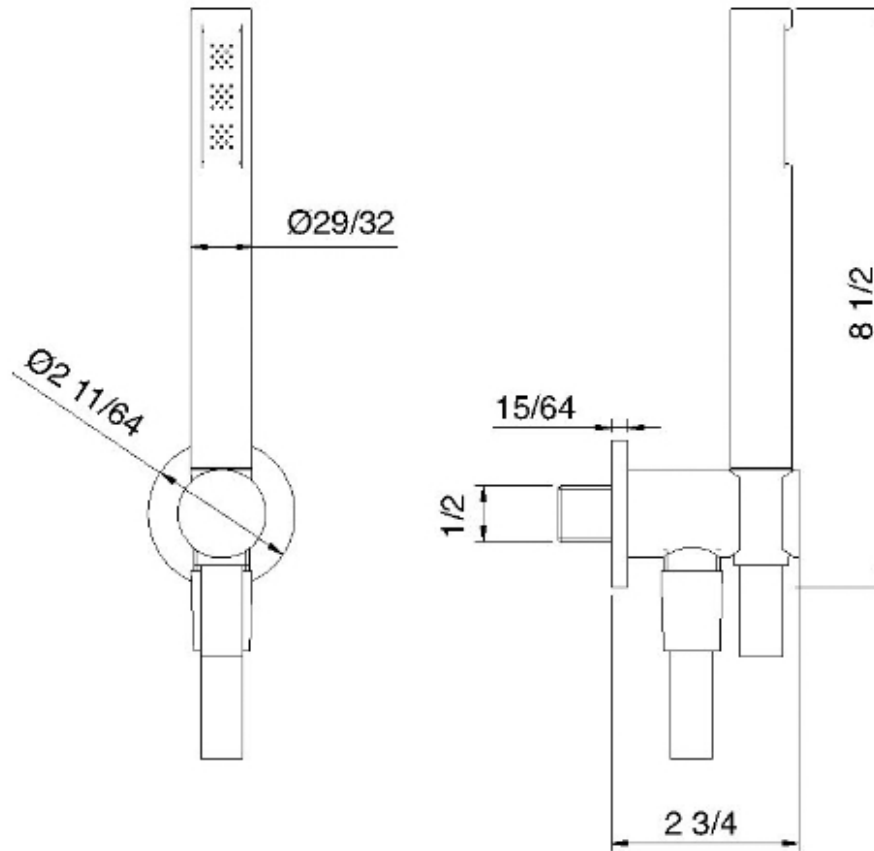

2847__71

Round waterway with hook, round handshower and PVC hose

FINISHES:

FROSTED INOX

RUBINETTERIE
treemme
instruments for water