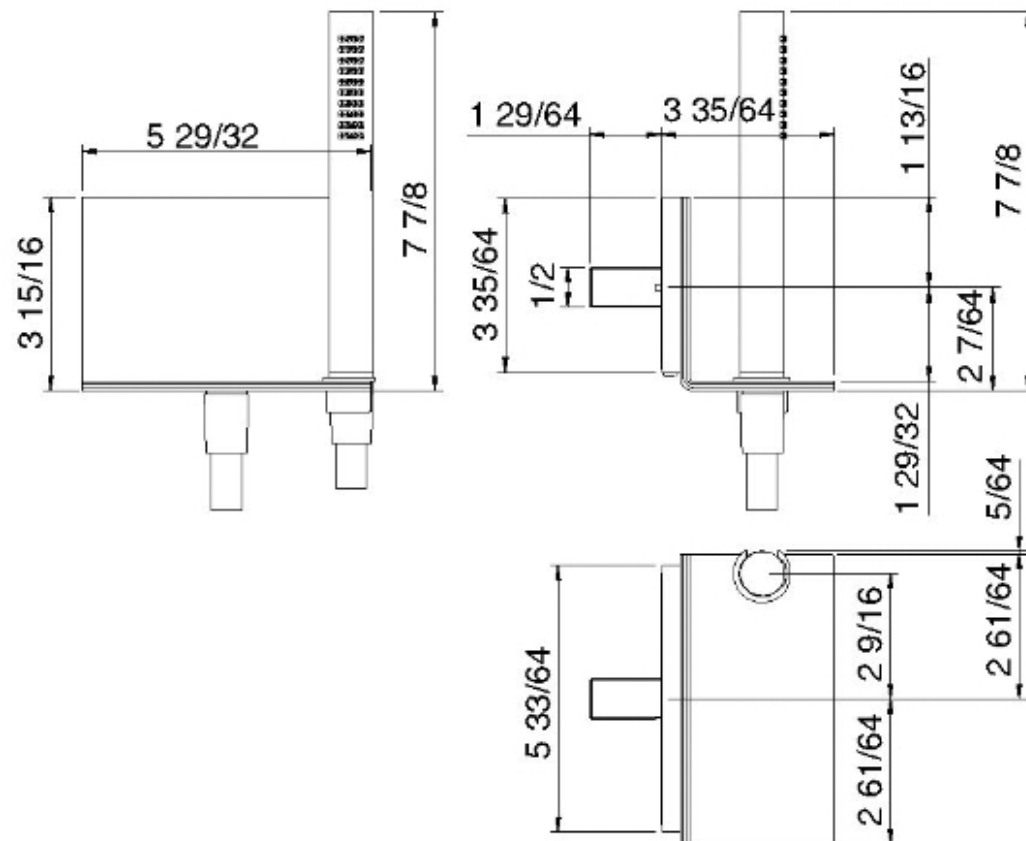

2847__72

Rectangular waterway with hook, round handshower and PVC hose

FINISHES:

FROSTED INOX

RUBINETTERIE
treemme
instruments for water