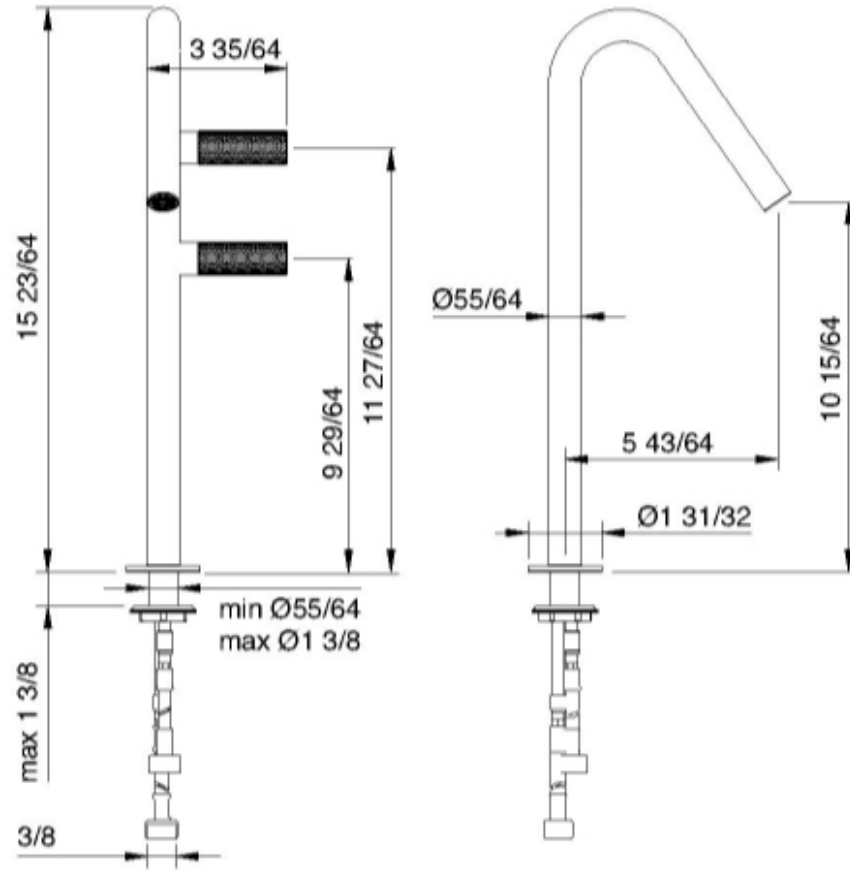

3015

Tall single-hole lavatory faucet with two handles

FINISHES:

FROSTED INOX

treemme RUBINETTERIE
instruments for water