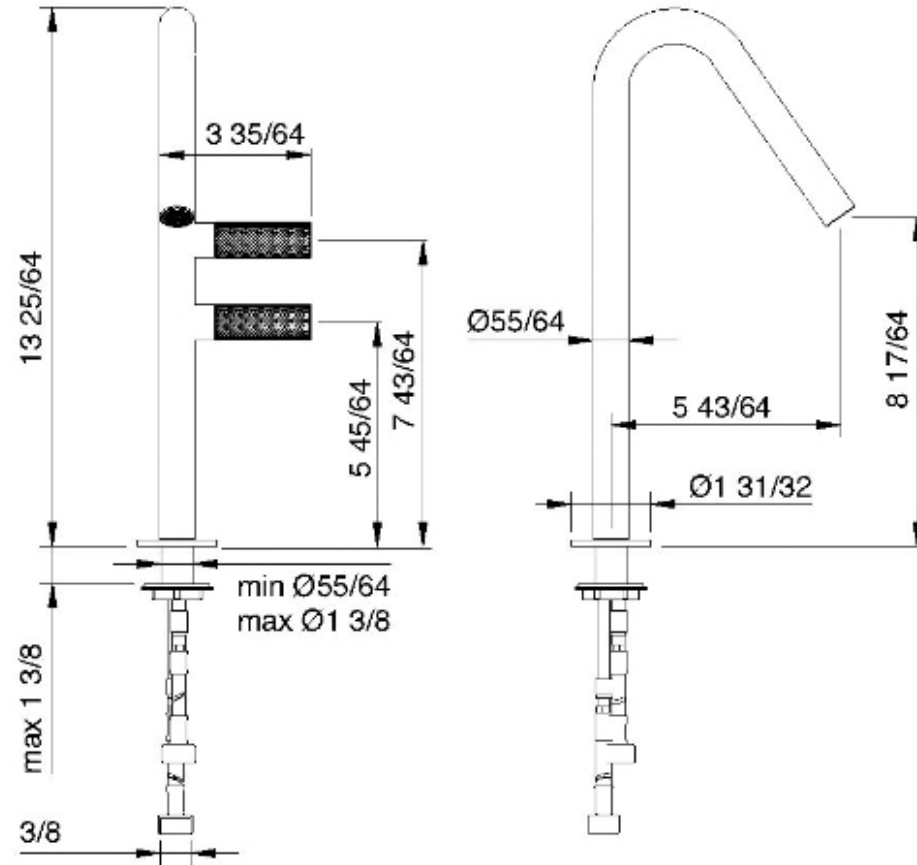

3053

Medium single-hole lavatory faucet with two handles

FINISHES:

FROSTED INOX

RUBINETTERIE
treemme
instruments for water