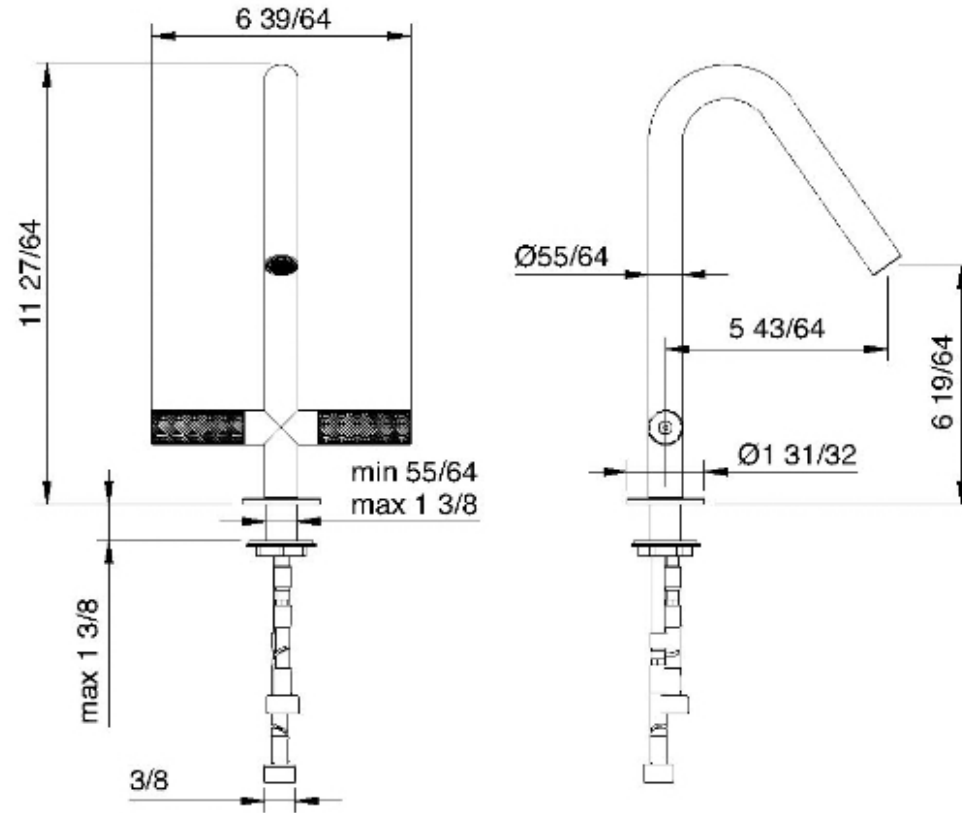

# 6014

Single-hole lavatory faucet with two handles

FINISHES:

FROSTED INOX

RUBINETTERIE  
**treemme**  
*instruments for water*