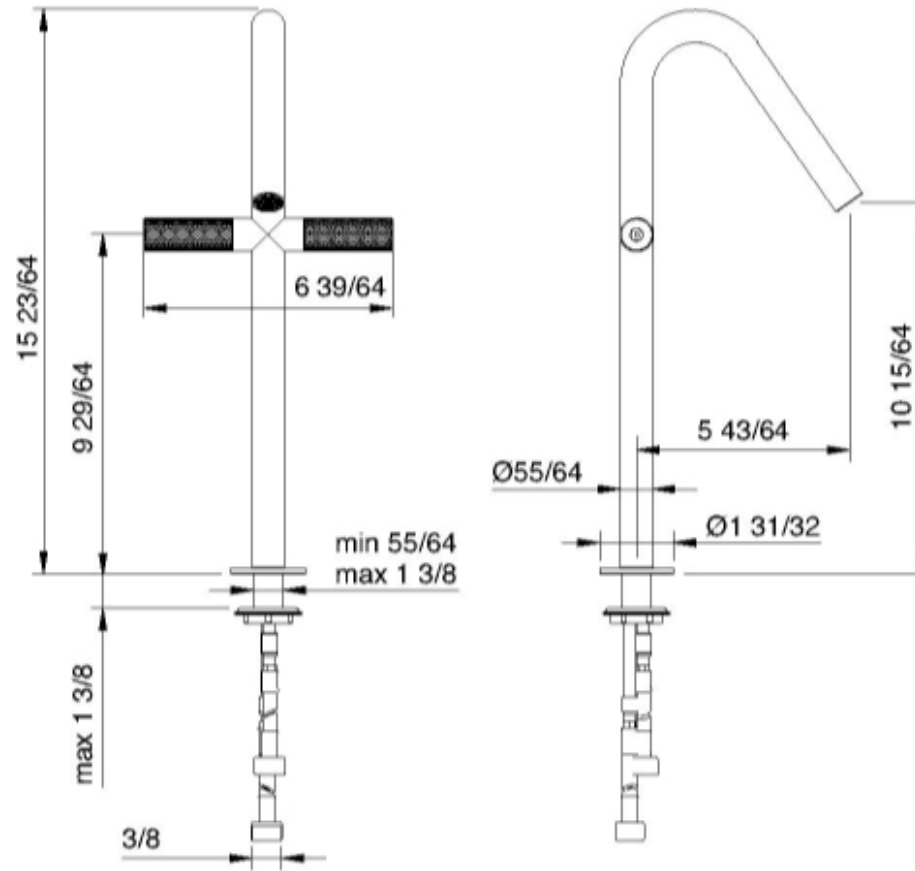

# 6015

Tall single-hole lavatory faucet with two handles

FINISHES:

FROSTED INOX

RUBINETTERIE  
**treemme**  
*instruments for water*