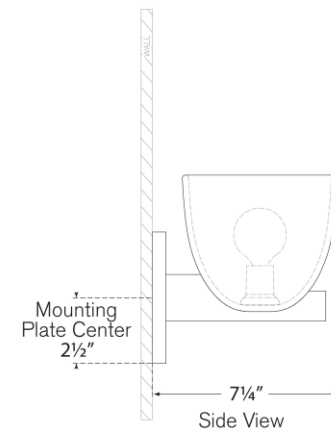

## Carola Single Sconce

Item # ARN 2490PN-WSG

Designer: AERIN

Height: 7.25"

Width: 6"

Extension: 7.25"

Backplate: 5" Round

Finishes: HAB, PN

Glass Options: CG, FG, WSG

Socket: E12 Candelabra

Wattage: 5.5 LED G16.5

Note: UL Only

Top View

Side View

Front View