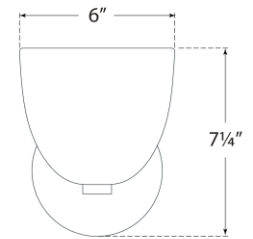

## Carola Single Sconce

Item # ARN 2490PN-WSG

Designer: AERIN

Height: 7.25"

Width: 6"

Extension: 7.25"

Backplate: 5" Round

Finishes: HAB, PN

Glass Options: CG, FG, WSG

Socket: E12 Candelabra

Wattage: 5.5 LED G16.5

Note: UL Only

Top View

Side View

Front View