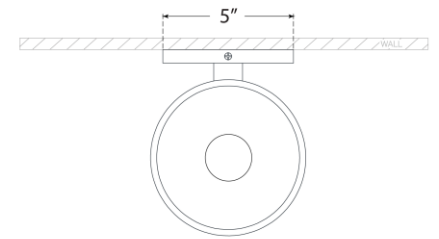

## Carola Single Sconce

Item # ARN 2490PN-WSG

Designer: AERIN

Height: 7.25"

Width: 6"

Extension: 7.25"

Backplate: 5" Round

Finishes: HAB, PN

Glass Options: CG, FG, WSG

Socket: E12 Candelabra

Wattage: 5.5 LED G16.5

Note: UL Only

Top View

Side View

Front View