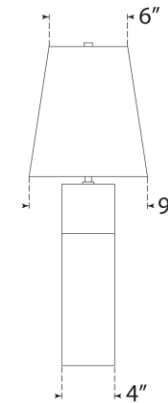

TEAR SHEET

Denali Small Table Lamp

Item # CHA 8550AI-L

Designer: Chapman & Myers

Height: 24.5"

Width: 16"

Base: 4" x 4.5" Rectangle

Finishes: AI

Shade Treatments: L

Shade Details: 12.5" x 16" x 10"

Socket: E26 Dimmer

Wattage: 15 LED A

Note: UL Only

Side View

Front View

Top View