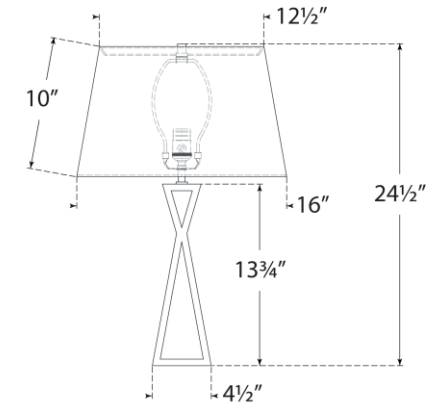

TEAR SHEET

Denali Small Table Lamp

Item # CHA 8550AI-L

Designer: Chapman & Myers

Height: 24.5"

Width: 16"

Base: 4" x 4.5" Rectangle

Finishes: AI

Shade Treatments: L

Shade Details: 12.5" x 16" x 10"

Socket: E26 Dimmer

Wattage: 15 LED A

Note: UL Only

Side View

Front View

Top View