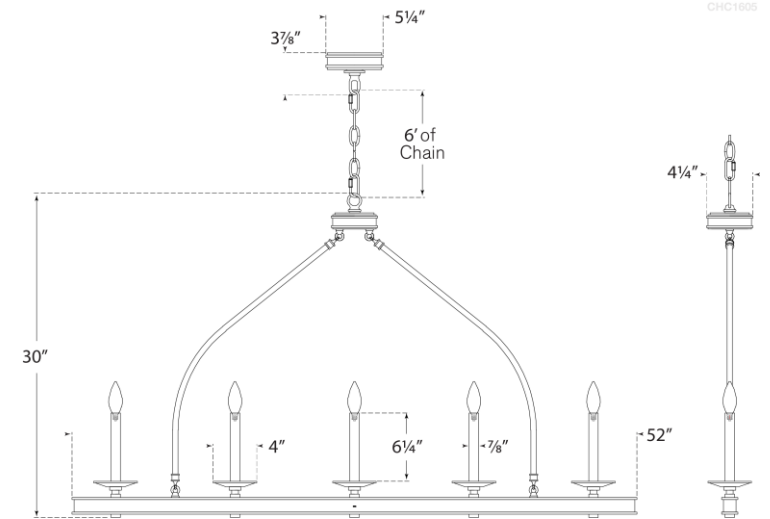

TEAR SHEET

Launceton Large Linear Pendant

Item # CHC 1605BZ

Designer: Chapman & Myers

Fixture Height: 30"

Width: 52"

Extension: 4.25"

Canopy: 5.25" Round

Finishes: AB, AN, BZ, PN

Socket: 5 - E12 Candelabra

Wattage: 5 - 60 C11

Weight: 20 Pounds

©EFC DESIGNS

VISUAL COMFORT