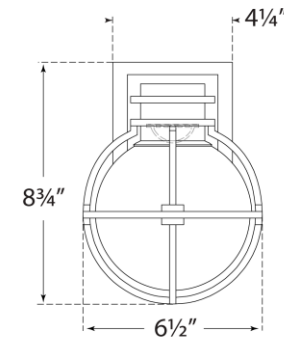

## Gracie Single Sconce

Item # CHD 2480BZ-CG

Designer: Chapman & Myers

Height: 8.75"

Width: 6.5"

Extension: 8.25"

Backplate: 4.25" x 5.25" Rectangle

Finishes: AB, AN, BZ, PN

Glass Options: Clear Glas

Socket: Dedicated LED

Wattage: 9w (900lm)

Front View

Side View