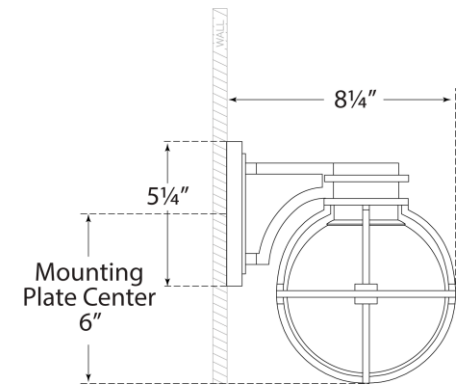

## Gracie Single Sconce

Item # CHD 2480BZ-CG

Designer: Chapman & Myers

Height: 8.75"

Width: 6.5"

Extension: 8.25"

Backplate: 4.25" x 5.25" Rectangle

Finishes: AB, AN, BZ, PN

Glass Options: Clear Glas

Socket: Dedicated LED

Wattage: 9w (900lm)

Front View

Side View