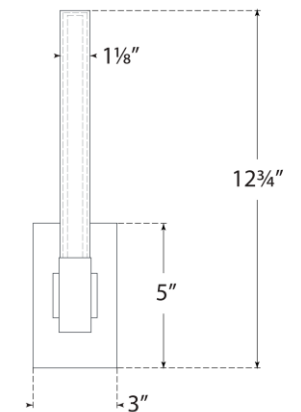

TEAR SHEET

Mafra Small Sconce

Item # IKF 2362HAB-WG

Designer: Ian K. Fowler

Height: 12.75"

Width: 3"

Extension: 2.5"

Backplate: 3" x 5" Rectangle

Finishes: BZ, HAB, PN

Glass Options: WG

Socket: Dedicated LED

Wattage: 6w (500lm)

Note: UL Only | Requires Smaller Jbox

Top View

Side View

Front View