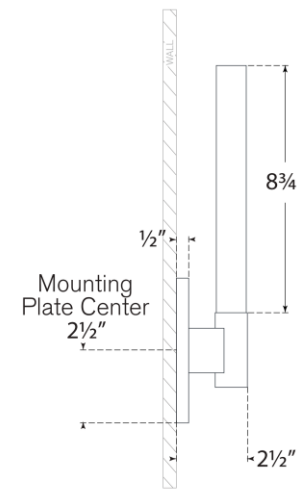

TEAR SHEET

Mafra Small Sconce

Item # IKF 2362HAB-WG

Designer: Ian K. Fowler

Height: 12.75"

Width: 3"

Extension: 2.5"

Backplate: 3" x 5" Rectangle

Finishes: BZ, HAB, PN

Glass Options: WG

Socket: Dedicated LED

Wattage: 6w (500lm)

Note: UL Only | Requires Smaller Jbox

Top View

Side View

Front View