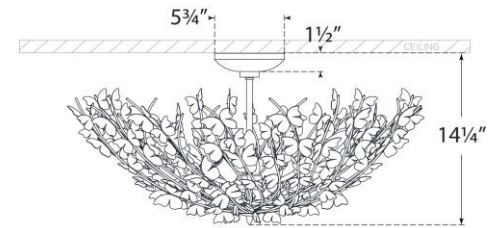

TEAR SHEET

Farfalle Large Semi-Flush Mount

Item # JN 4405G

Designer: Julie Neill

Height: 14.25"

Width: 30"

Canopy: 5.75" Round

Finishes: BSL, G

Socket: 8 - E12 Candelabra

Wattage: 8 - 5.5 LED C11

Weight: 13 Pounds

Note: UL Only

Side View

Top View