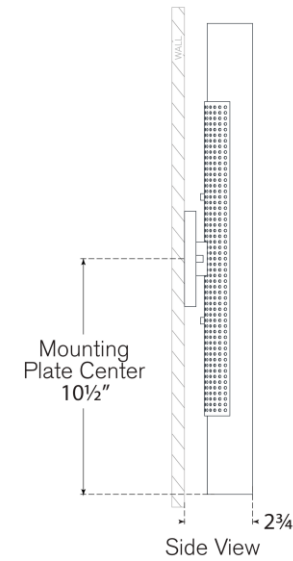

TEAR SHEET

Precision 21" Bath Light

Item # KW 2223AB-WG

Designer: Kelly Wearstler

Height: 21"

Width: 4.25"

Extension: 2.75"

Backplate: 4.25" Square

Finishes: AB, BZ, PN

Glass Options: WG

Socket: Dedicated LED

Wattage: 18w (1600lm)

Weight: 6 Pounds

Note: UL Only

Top View

Side View

Front View