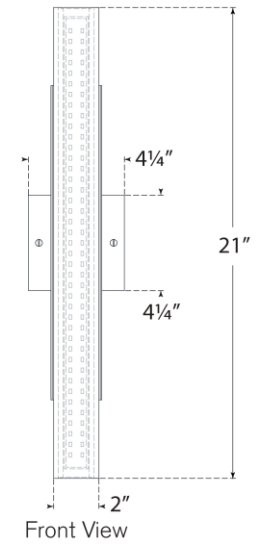

TEAR SHEET

Precision 21" Bath Light

Item # KW 2223AB-WG

Designer: Kelly Wearstler

Height: 21"

Width: 4.25"

Extension: 2.75"

Backplate: 4.25" Square

Finishes: AB, BZ, PN

Glass Options: WG

Socket: Dedicated LED

Wattage: 18w (1600lm)

Weight: 6 Pounds

Note: UL Only

Top View

Side View

Front View