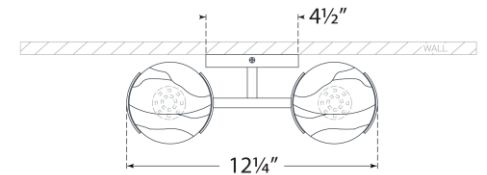

TEAR SHEET

Pedra 15" Assymetrical Left Sconce

Item # KW 2624BZ-ALB

Designer: Kelly Wearstler

Height: 15"

Width: 12.25"

Extension: 4.5"

Backplate: 4.5" Round

Finishes: AB, BZ, PN

Shade Treatments: ALB

Socket: Dedicated LED

Wattage: 12w (1000lm)

Note: UL Only | Alabaster is a Natural Stone | Variations in Color and Texture are Expected

Top View

Side View

Front View