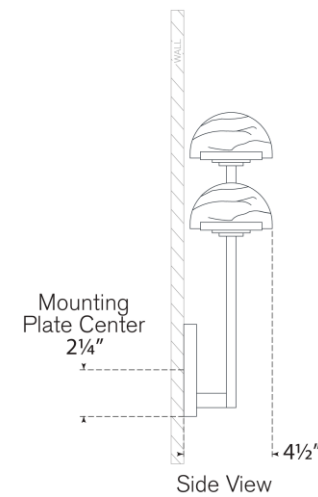

TEAR SHEET

Pedra 15" Assymetrical Left Sconce

Item # KW 2624BZ-ALB

Designer: Kelly Wearstler

Height: 15"

Width: 12.25"

Extension: 4.5"

Backplate: 4.5" Round

Finishes: AB, BZ, PN

Shade Treatments: ALB

Socket: Dedicated LED

Wattage: 12w (1000lm)

Note: UL Only | Alabaster is a Natural Stone | Variations in Color and Texture are Expected

Top View

Side View

Front View