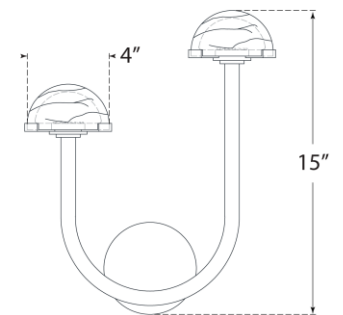

TEAR SHEET

Pedra 15" Assymetrical Left Sconce

Item # KW 2624BZ-ALB

Designer: Kelly Wearstler

Height: 15"

Width: 12.25"

Extension: 4.5"

Backplate: 4.5" Round

Finishes: AB, BZ, PN

Shade Treatments: ALB

Socket: Dedicated LED

Wattage: 12w (1000lm)

Note: UL Only | Alabaster is a Natural Stone | Variations in Color and Texture are Expected

Top View

Side View

Front View