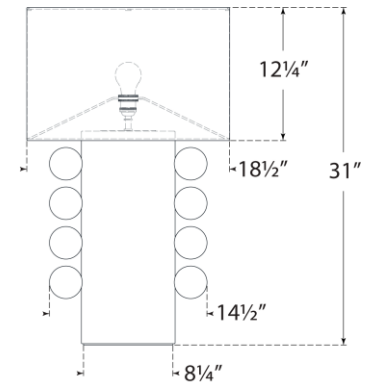

TEAR SHEET

Tiglia Tall Table Lamp

Item # KW 3687PW-L

Designer: Kelly Wearstler

Height: 31"

Width: 18.5"

Base: 8.25" Round

Finishes: BLK, PW

Shade Treatments: L

Shade Details: 18.5" x 18.5" x 12.25"

Socket: E26 Keyless w/ Dimmer at Back of Body

Wattage: 15 LED A19

Weight: 27 Pounds

Note: UL Only

Side View

Front View