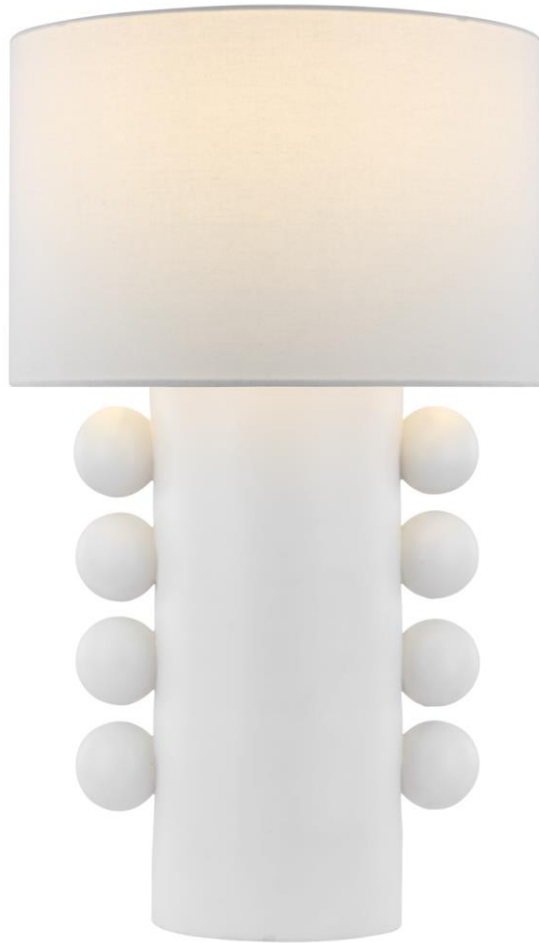

TEAR SHEET

Tiglia Tall Table Lamp

Item # KW 3687PW-L

Designer: Kelly Wearstler

Height: 31"

Width: 18.5"

Base: 8.25" Round

Finishes: BLK, PW

Shade Treatments: L

Shade Details: 18.5" x 18.5" x 12.25"

Socket: E26 Keyless w/ Dimmer at Back of Body

Wattage: 15 LED A19

Weight: 27 Pounds

Note: UL Only

Side View

Front View