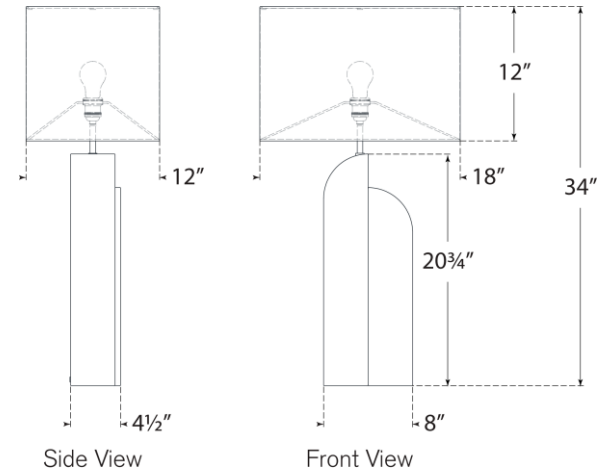

## Savoie Large Right Table Lamp

Item # KW 3931ALB-L

Designer: Kelly Wearstler

Height: 34"

Width: 18"

Base: 4.5" x 8" Decorative

Finishes: ALB, BM, WM

Shade Treatments: L

Shade Details: 12/18" x 12/18" x 12" Oval

Socket: E26 Keyless w/ Line Switch

Wattage: 15 LED A19

Note: UL Only | Alabaster is a Natural Stone | Variations in Color and Texture are Expected

Bottom View