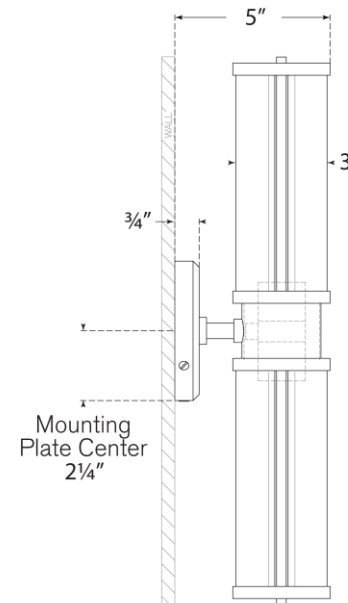

TEAR SHEET

Lichfield Double Sconce

Item # RL 2093NB

Designer: Ralph Lauren

Height: 17.75"

Width: 4.5"

Extension: 5"

Backplate: 4.5" Round

Finishes: NB, PN

Glass Options: WG

Socket: 2 - E26 Keyless

Wattage: 2 - 40 T10

Weight: 4 Pounds

Side View

Front View