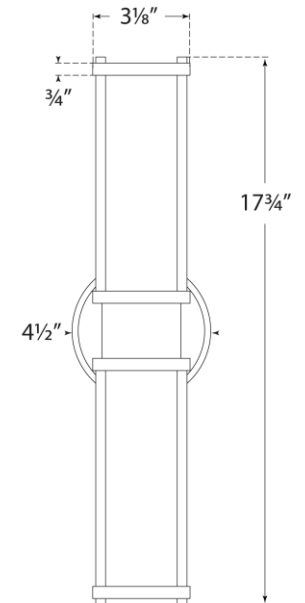

TEAR SHEET

Lichfield Double Sconce

Item # RL 2093NB

Designer: Ralph Lauren

Height: 17.75"

Width: 4.5"

Extension: 5"

Backplate: 4.5" Round

Finishes: NB, PN

Glass Options: WG

Socket: 2 - E26 Keyless

Wattage: 2 - 40 T10

Weight: 4 Pounds

Side View

Front View