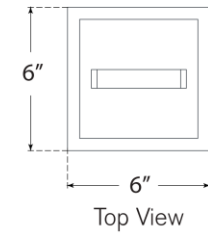

TEAR SHEET

Northport Small Table Lantern

Item # RL 3560PN/TK-WG

Designer: Ralph Lauren

Height: 13.5"

Width: 6"

Base: 5.25" Square

Finishes: BZ/TK, NB/TK, PN/TK

Glass Options: WG

Socket: Dedicated LED

Wattage: 20w (1600lm)

Note: UL Only

Top View

Side View

Front View