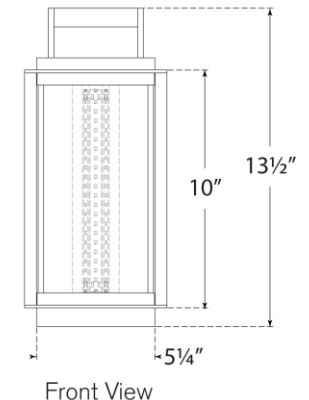

TEAR SHEET

Northport Small Table Lantern

Item # RL 3560PN/TK-WG

Designer: Ralph Lauren

Height: 13.5"

Width: 6"

Base: 5.25" Square

Finishes: BZ/TK, NB/TK, PN/TK

Glass Options: WG

Socket: Dedicated LED

Wattage: 20w (1600lm)

Note: UL Only

Top View

Side View

Front View