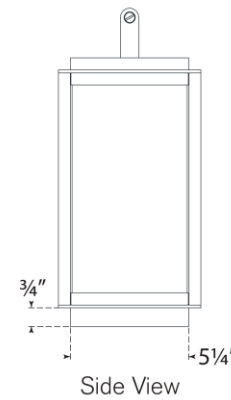

TEAR SHEET

Northport Small Table Lantern

Item # RL 3560PN/TK-WG

Designer: Ralph Lauren

Height: 13.5"

Width: 6"

Base: 5.25" Square

Finishes: BZ/TK, NB/TK, PN/TK

Glass Options: WG

Socket: Dedicated LED

Wattage: 20w (1600lm)

Note: UL Only

Top View

Side View

Front View