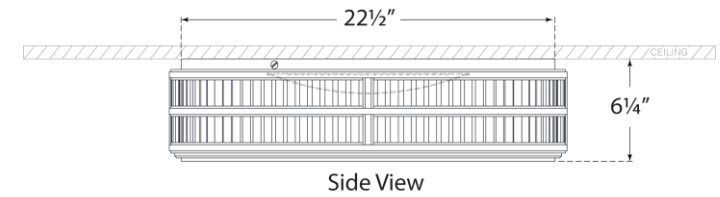

TEAR SHEET

Perren 24" Flush Mount

Item # RL 4722BZ

Designer: Ralph Lauren

Height: 6.25"

Width: 24"

Finishes: BZ, NB, PN

Glass Options: WG

Socket: Dedicated LED

Wattage: 60w (4800lm)

Weight: 43 Pounds

Note: UL Only

Side View

Bottom View