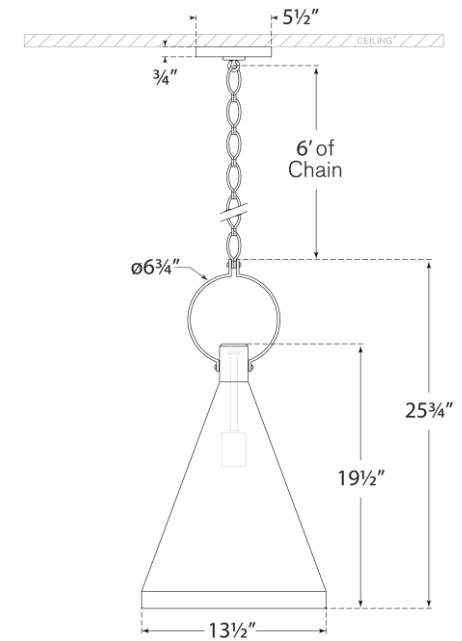

SPEC SHEET

Limoges Medium Tall Pendant

Item # SK 5361NR-AI

Designer: Suzanne Kasler

Height: 25.75"

Width: 13.5"

Canopy: 5.5" Round

Finishes: NR

Shade Treatments: AI, PW

Socket: E26 Keyless

Wattage: 60 A

Front View