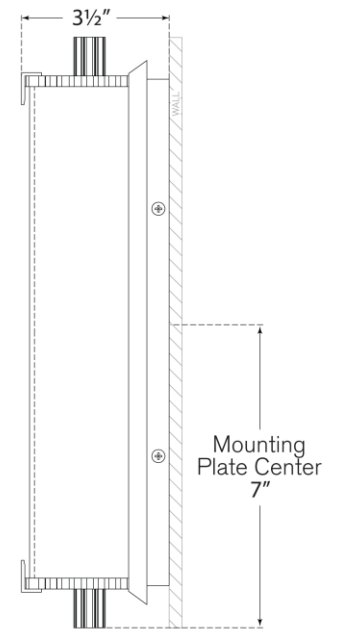

SPEC SHEET

Calliope Medium Bath Light

Item # TOB 2192BZ-WG

Designer: Thomas O'Brien

Height: 14"

Width: 3.75"

Extension: 3.5"

Backplate: 3" x 12" Rectangle

Finishes: BZ, HAB, PN

Glass Options: WG

Socket: Dedicated LED

Wattage: 9w (720lm)

Front View

Side View