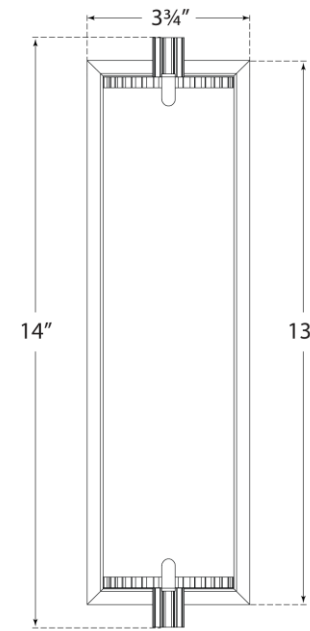

SPEC SHEET

Calliope Medium Bath Light

Item # TOB 2192BZ-WG

Designer: Thomas O'Brien

Height: 14"

Width: 3.75"

Extension: 3.5"

Backplate: 3" x 12" Rectangle

Finishes: BZ, HAB, PN

Glass Options: WG

Socket: Dedicated LED

Wattage: 9w (720lm)

Front View

Side View