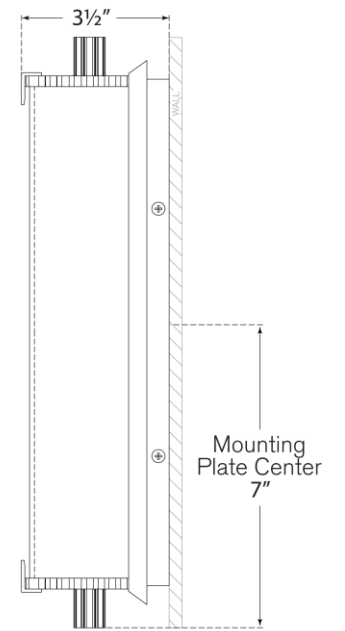

## Calliope Medium Bath Light

Item # TOB 2192PN-WG

Designer: Thomas O'Brien

Height: 14"

Width: 3.75"

Extension: 3.5"

Backplate: 3" x 12" Rectangle

Finishes: BZ, HAB, PN

Glass Options: WG

Socket: Dedicated LED

Wattage: 9w (720lm)

Front View

Side View