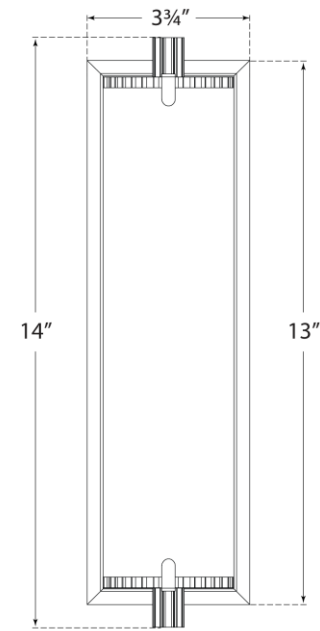

## Calliope Medium Bath Light

Item # TOB 2192PN-WG

Designer: Thomas O'Brien

Height: 14"

Width: 3.75"

Extension: 3.5"

Backplate: 3" x 12" Rectangle

Finishes: BZ, HAB, PN

Glass Options: WG

Socket: Dedicated LED

Wattage: 9w (720lm)

Front View

Side View