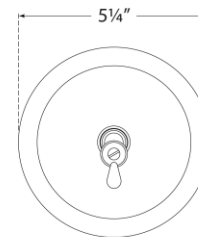

## Katie Small Acorn Sconce

Item # TOB 2225BZ/G2-SG

Designer: Thomas O'Brien

Height: 13.4"

Width: 6.5"

Extension: 8.75"

Backplate: 5.25" Round

Finishes: BZ, HAB, PN

Glass Options: CG, SG, WG

Socket: E12 Candelabra

Wattage: 40 C11

Weight: 3 Pounds

Front View  
Mounting Plate