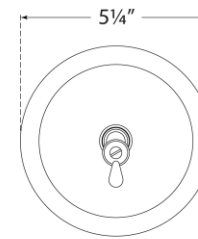

TEAR SHEET

Katie Small Cylinder Sconce

Item # TOB 2225BZ/G3-SG

Designer: Thomas O'Brien

Height: 16.25"

Width: 5.25"

Extension: 7.5"

Backplate: 5.25" Round

Finishes: BZ, HAB, PN

Glass Options: CG, SG, WG

Socket: E12 Candelabra

Wattage: 40 C11

Weight: 4 Pounds

Front View
Mounting Plate