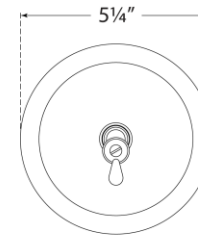

## Katie Small Cylinder Sconce

Item # TOB 2225HAB/G3-SG

Designer: Thomas O'Brien

Height: 16.25"

Width: 5.25"

Extension: 7.5"

Backplate: 5.25" Round

Finishes: BZ, HAB, PN

Glass Options: CG, SG, WG

Socket: E12 Candelabra

Wattage: 40 C11

Weight: 4 Pounds

Front View  
Mounting Plate