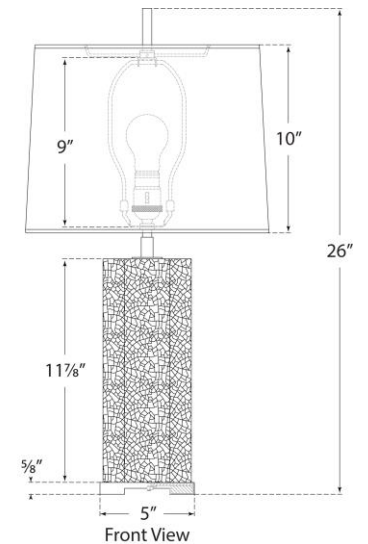

### Niki Medium Table Lamp

Item # TOB 3681PBC-L

Designer: Thomas O'Brien

Height: 26"

Width: 13"

Base: 5" Square

Finishes: IVO, MBB, PBC

Shade Treatments: L

Shade Details: 12" x 13" x 10"

Socket: E26 Dimmer

Wattage: 75 A19

Weight: 10 Pounds

Note: Reactive Ceramic Glazes Will Vary in Color and Texture

Top View

Front View