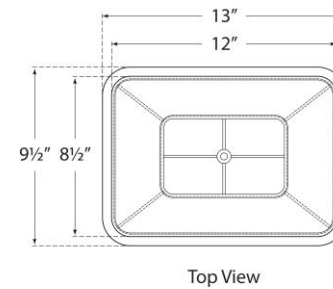

### Niki Medium Table Lamp

Item # TOB 3681PBC-L

Designer: Thomas O'Brien

Height: 26"

Width: 13"

Base: 5" Square

Finishes: IVO, MBB, PBC

Shade Treatments: L

Shade Details: 12" x 13" x 10"

Socket: E26 Dimmer

Wattage: 75 A19

Weight: 10 Pounds

Note: Reactive Ceramic Glazes Will Vary in Color and Texture

Top View

Front View