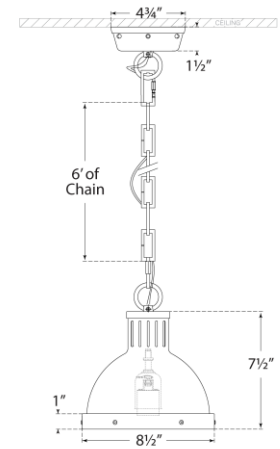

TEAR SHEET

Hicks Small Pendant

Item # TOB 5068HAB

Designer: Thomas O'Brien

Height: 9.25"

Width: 8.75"

Canopy: 4.75" Round

Finishes: AN, BZ/HAB, HAB, PN

Glass Options: FA

Socket: E26 Keyless

Wattage: 60 A19

Weight: 6 Pounds

Front View