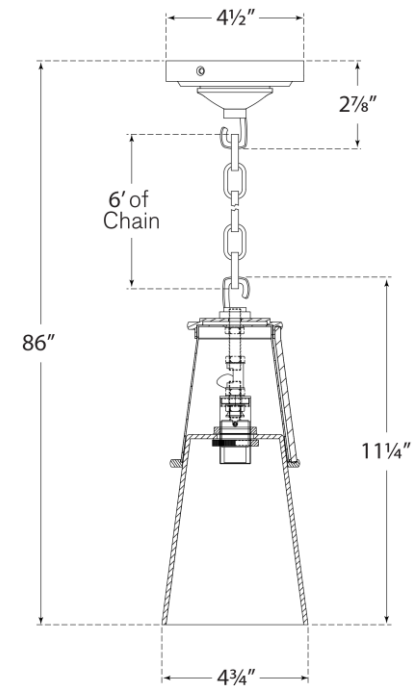

## Robinson Small Pendant

Item # TOB 5751BZ-SG

Designer: Thomas O'Brien

Height: 11.25"

Width: 4.75"

Canopy: 4.5" Round

Finishes: BZ, HAB, PN

Glass Options: CG, SG, WG

Socket: E12 Candelabra

Wattage: 60 B11

Weight: 6 Pounds

TOB5751