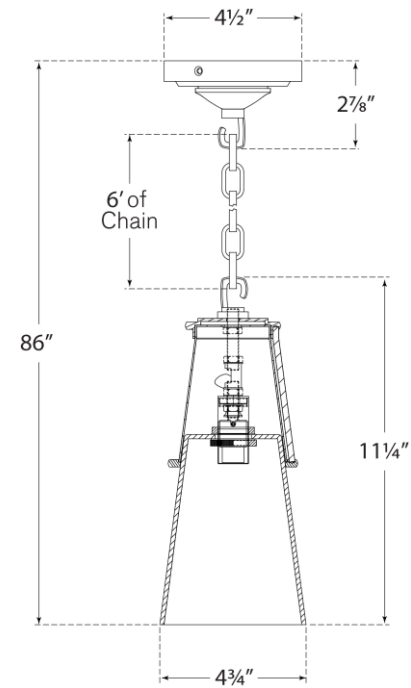

## Robinson Small Pendant

Item # TOB 5751HAB-WG

Designer: Thomas O'Brien

Height: 11.25"

Width: 4.75"

Canopy: 4.5" Round

Finishes: BZ, HAB, PN

Glass Options: CG, SG, WG

Socket: E12 Candelabra

Wattage: 60 B11

Weight: 6 Pounds

TOB5751