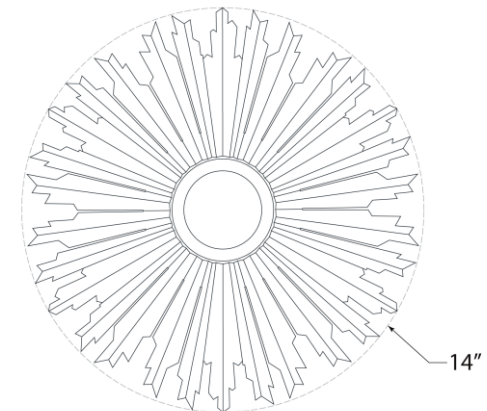

TEAR SHEET

Claymore 14in Flush Mount

Item # CHC 4403BSL

Designer: Chapman & Myers

Height: 2"

Width: 13.75"

Canopy: 5.5" Round

Finishes: BSL, GI

Glass Options: WG

Socket: Dedicated LED

Wattage: 12w (1440lm)

Weight: 4 Pounds

Front View

Bottom View