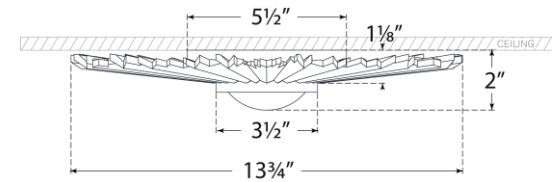

TEAR SHEET

Claymore 14in Flush Mount

Item # CHC 4403BSL

Designer: Chapman & Myers

Height: 2"

Width: 13.75"

Canopy: 5.5" Round

Finishes: BSL, GI

Glass Options: WG

Socket: Dedicated LED

Wattage: 12w (1440lm)

Weight: 4 Pounds

Front View

Bottom View