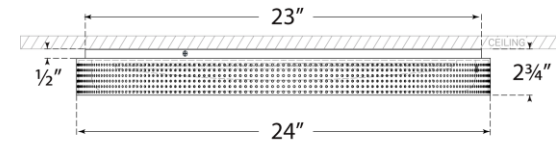

TEAR SHEET

Precision 24" Round Flush Mount

Item # KW 4083AB-WG

Designer: Kelly Wearstler

Height: 2.75"

Width: 24"

Canopy: 23" Round

Finishes: AB, BZ, PN

Glass Options: WG

Socket: Dedicated LED

Wattage: 35w (4200lm)

Weight: 34 Pounds

Note: UL Only

Front View

Bottom View