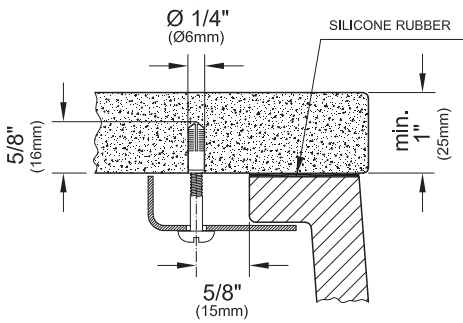

Product Specification

This undermount sink is made of vitreous china. The undermount sink is 20 1/8" (510mm) x 13 3/8" (340mm). The product is with overflow. The product is fully glazed and The undermount sink is Villeroy & Boch model 6163U1.

Components

Included	
6163 U1 XX	Undercounter washbasin (rectangular), incl. extended ball rod for pop-up waste, fastening set included

Installation Notes

Install this product according to the installation manual.

Technical Information

Material	Vilboplus
Warranty	One year limited warranty
Waste diameter	1 1/4" O.D.
Basin dimensions	17 3/4" x 11" (450 x 280mm)
Shipping dimensions	16 1/7" x 21 1/6" x 9 4/7" (410 x 538 x 243 mm)
Shipping weight	24.56 lbs (11.14 kg)
Net weight	21.61 lbs (9.8 kg)