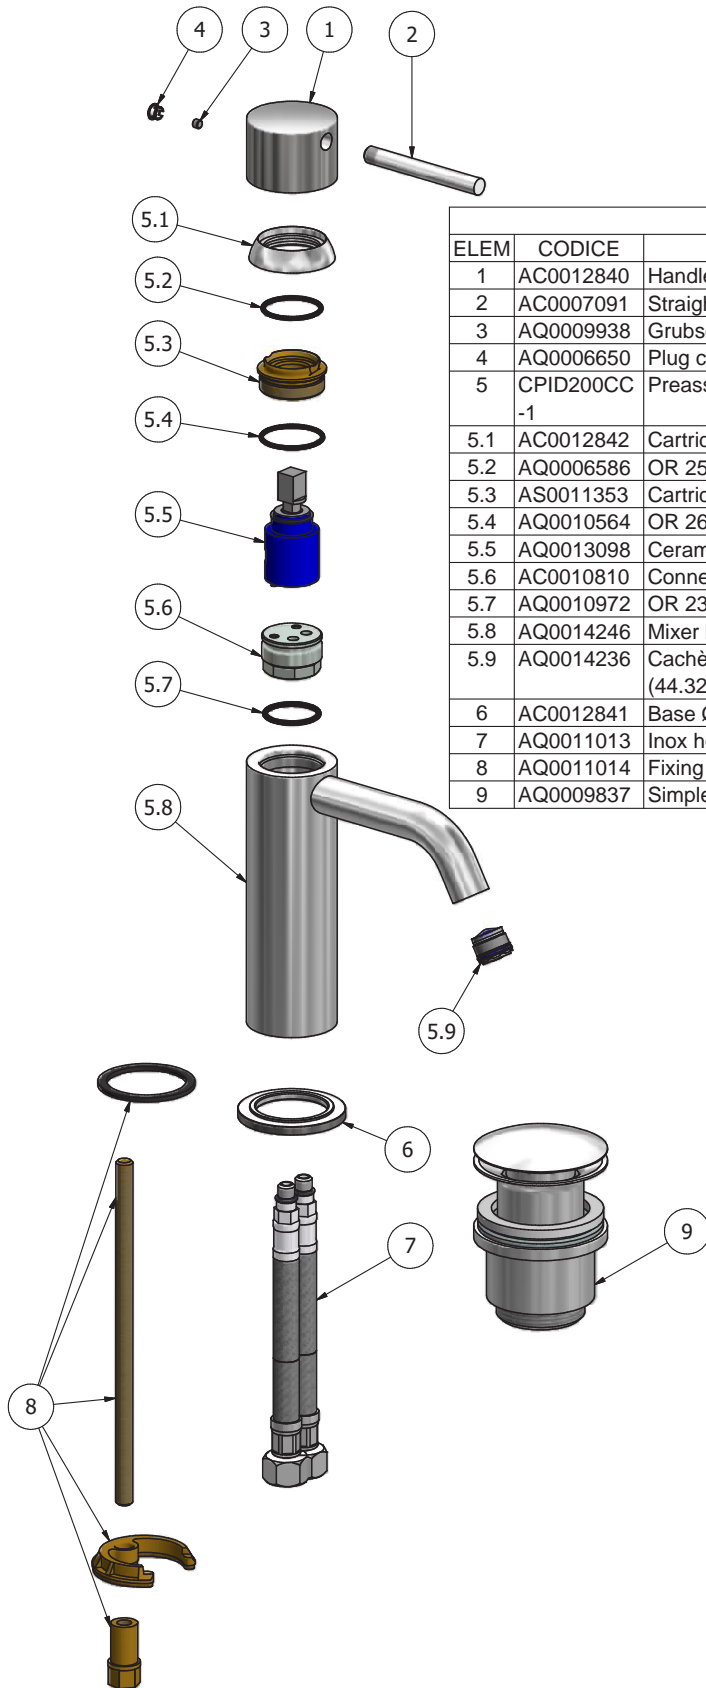

Dimensions

Cartridge

Ø25 ceramic cartridge

Hoses

Inox hoses G3/8" female 400 mms long

Aerator

M16.5x1

Flow Rate (+/-10%)

1 BAR	2 BAR	3 BAR
5.9 l/min	8.4 l/min	10.3 l/min

Production

Main body is a machined from a solid pieces

Material

BRASS
According to CuZn42 (CW510L)
Max Lead content: 0.2%

IB RUBINETTI

Elenco parti			
ELEM	CODICE	NUMERO DI MAGAZZINO	QT
1	AC0012840	Handle Ø42 H30 knurled	1
2	AC0007091	Straight rod Ø8 L67	1
3	AQ0009938	Grubscrew M4x3 flat point	1
4	AQ0006650	Plug cover Ø7	1
5	CPID200CC-1	Preassembled basin mixer	1
5.1	AC0012842	Cartridge fixing nut chromed cover	1
5.2	AQ0006586	OR 25.12x1.78 NBR 70 SH	1
5.3	AS0011353	Cartridge fixing nut M30x1 H14.35	1
5.4	AQ0010564	OR 26.7x1.78 NBR 70 SH	1
5.5	AQ0013098	Ceramic cartridge Ø25 9x9 (K25 OP S)	1
5.6	AC0010810	Connection piece Ø27X18	1
5.7	AQ0010972	OR 23x2 NBR 70 SH	1
5.8	AQ0014246	Mixer body Ø42 H129	1
5.9	AQ0014236	Cachè perlator M16,5 x 1 coin slot (44.3230.450)	1
6	AC0012841	Base Ø5 H5 knurled	1
7	AQ0011013	Inox hose G3/8" F M8x1 L400	2
8	AQ0011014	Fixing set	1
9	AQ0009837	Simple rapid waste 1"1/4	1