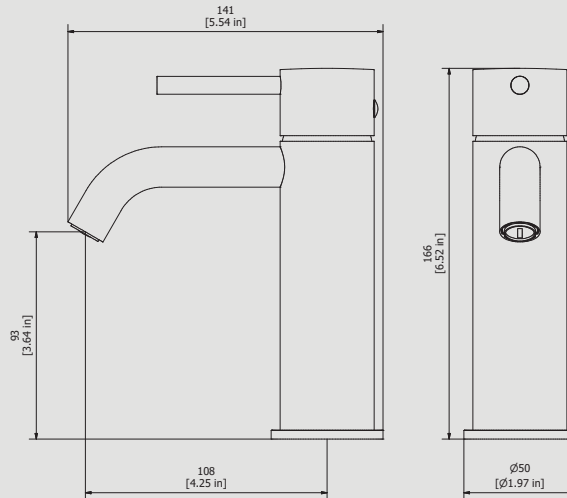

IB RUBINETTI

Collection

INDUSTRIA

Article

ID200

Description

Monohole washbasin mixer

Box Dimensions

340 x 180 x 70 mm

Weight

1.6 kg

Finishes

- **CC**
CHROME
- **CF**
BLACK CHROME
- **OO**
GOLD
- **BB**
ANTIQUE BRONZE
- **SS**
BRUSHED NICKEL
- **CS**
BRUSHED BLACK CHROME
- **BO**
MATT WHITE
- **NP**
MATT BLACK
- **IS**
BRUSHED PALE GOLD
- **OS**
BRUSHED GOLD
- **II**
PALE GOLD
- **RR**
ANTIQUE COPPER
- **RS**
ROSE GOLD
- **ON**
NATURAL BRASS
- **SR**
BRUSHED ROSE GOLD
- **PL**
PLATINUM

Dimensions

Cartridge

Ø25 ceramic cartridge

Hoses

Inox hoses G3/8" female 400 mms long

Aerator

M16.5x1

Flow Rate (+/-10%)

1 BAR	2 BAR	3 BAR
5.9 l/min	8.4 l/min	10.3 l/min

Production

Main body is a machined from a solid pieces

Material

BRASS
According to CuZn42 (CW510L)
Max Lead content: 0.2%

IB RUBINETTI

Elenco parti			
ELEM	CODICE	NUMERO DI MAGAZZINO	QT
1	AC0012840	Handle Ø42 H30 knurled	1
2	AC0007091	Straight rod Ø8 L67	1
3	AQ0009938	Grubscrew M4x3 flat point	1
4	AQ0006650	Plug cover Ø7	1
5	CPID200CC-1	Preassembled basin mixer	1
5.1	AC0012842	Cartridge fixing nut chromed cover	1
5.2	AQ0006586	OR 25.12x1.78 NBR 70 SH	1
5.3	AS0011353	Cartridge fixing nut M30x1 H14.35	1
5.4	AQ0010564	OR 26.7x1.78 NBR 70 SH	1
5.5	AQ0013098	Ceramic cartridge Ø25 9x9 (K25 OP S)	1
5.6	AC0010810	Connection piece Ø27X18	1
5.7	AQ0010972	OR 23x2 NBR 70 SH	1
5.8	AQ0014246	Mixer body Ø42 H129	1
5.9	AQ0014236	Cachè perlator M16,5 x 1 coin slot (44.3230.450)	1
6	AC0012841	Base Ø5 H5 knurled	1
7	AQ0011013	Inox hose G3/8" F M8x1 L400	2
8	AQ0011014	Fixing set	1
9	AQ0009837	Simple rapid waste 1"1/4	1