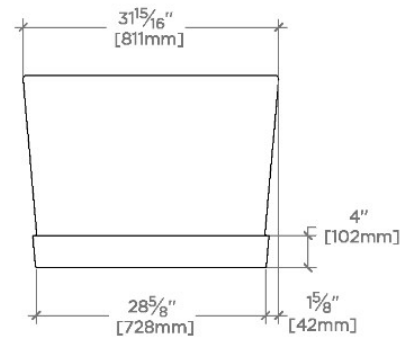

ALATRI

AIBT67

Alatri 67" x 32" x 24" Freestanding Oval Bathtub in Prunella

TECHNICAL DETAILS

SHOWN IN ALATRI 67" X 32" X 24" FREESTANDING OVAL BATHTUB IN PRUNELLA | AIBT67

INSPIRATION

A natural showstopper carved from a hand-selected block of Italian marble. Shown here in highly figured Prunella, this design exudes modern elegance. Note the hand-finished details, including the soft step at the base.

PRODUCT (NOTES)

ALATRI

AIBT67

Alatri 67" x 32" x 24" Freestanding Oval Bathtub in Prunella

TOP VIEW

SCALE: 1/2"=1'-0"

SIDE VIEW

SCALE: 1/2"=1'-0"

END VIEW

SCALE: 1/2"=1'-0"