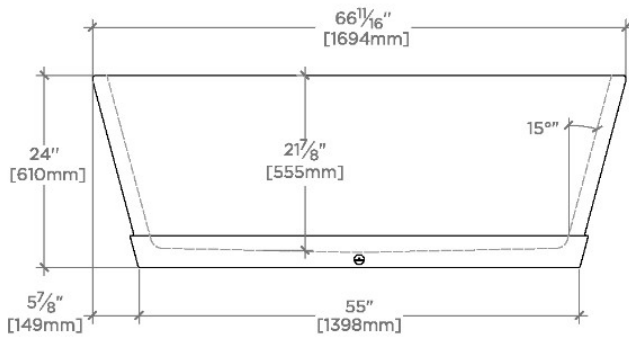

ALATRI

AIBT67

Alatri 67" x 32" x 24" Freestanding Oval Bathtub in Prunella

TECHNICAL DETAILS

SHOWN IN ALATRI 67" X 32" X 24" FREESTANDING OVAL BATHTUB IN PRUNELLA | AIBT67

INSPIRATION

A natural showstopper carved from a hand-selected block of Italian marble. Shown here in highly figured Prunella, this design exudes modern elegance. Note the hand-finished details, including the soft step at the base.

PRODUCT (NOTES)

ALATRI

AIBT67

Alatri 67" x 32" x 24" Freestanding Oval Bathtub in Prunella

TOP VIEW

SCALE: 1/2"=1'-0"

SIDE VIEW

SCALE: 1/2"=1'-0"

END VIEW

SCALE: 1/2"=1'-0"