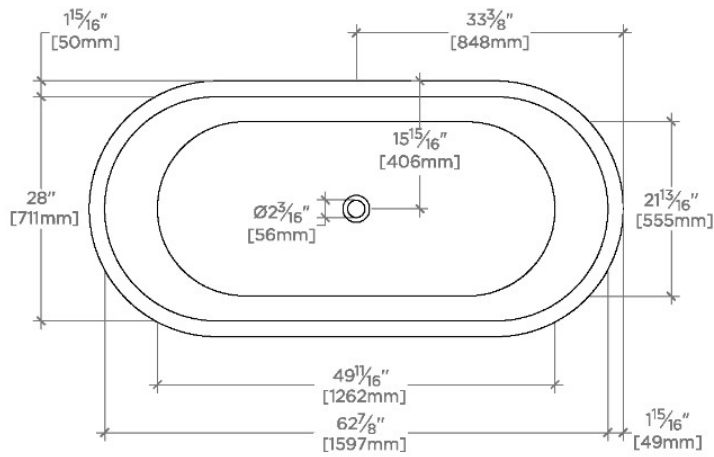

ALATRI

AIBT67

Alatri 67" x 32" x 24" Freestanding Oval Bathtub in Prunella

TECHNICAL DETAILS

SHOWN IN ALATRI 67" X 32" X 24" FREESTANDING OVAL BATHTUB IN PRUNELLA | AIBT67

INSPIRATION

A natural showstopper carved from a hand-selected block of Italian marble. Shown here in highly figured Prunella, this design exudes modern elegance. Note the hand-finished details, including the soft step at the base.

CODES & STANDARDS

PRODUCT FEATURES

Designed by and exclusive to Waterworks

Sourced and made in Italy

Carved from a solid block of stone

Double-ended with center drain

Required Drain: UNWO20

CERTIFICATIONS

PRODUCT (NOTES)

ALATRI

AIBT67

Alatri 67" x 32" x 24" Freestanding Oval Bathtub in Prunella

TOP VIEW

SCALE: 1/2"=1'-0"

SIDE VIEW

SCALE: 1/2"=1'-0"

END VIEW

SCALE: 1/2"=1'-0"