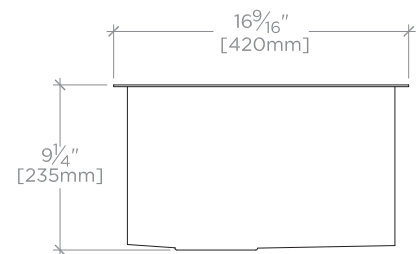

PRODUCT SUPPORT  
800.927.2120  
WATERWORKS.COM

COMMERCIAL ONLY Kerr 845mm x 420mm x 235mm  
Stainless Steel Kitchen Sink with Rear Drain

**STYLE No.** ZKSK08

**BASE STYLE No.** KRSK14

*All dimensions are based on original specifications and are subject to change and variation. Please consult your Design Associate for current specifications.*

TOP VIEW

FRONT VIEW

SIDE VIEW

**SPECIFICATIONS:**

Primary material: Stainless Steel

**NOTES:**