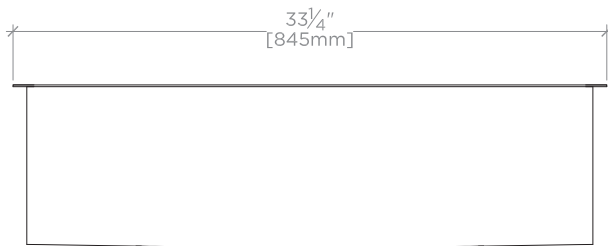

PRODUCT SUPPORT  
800.927.2120  
WATERWORKS.COM

COMMERCIAL ONLY Kerr 845mm x 420mm x 235mm  
Stainless Steel Kitchen Sink with Rear Drain

**STYLE No.** ZKSK08

**BASE STYLE No.** KRSK14

*All dimensions are based on original specifications and are subject to change and variation. Please consult your Design Associate for current specifications.*

TOP VIEW

FRONT VIEW

SIDE VIEW

**SPECIFICATIONS:**

Primary material: Stainless Steel

**NOTES:**