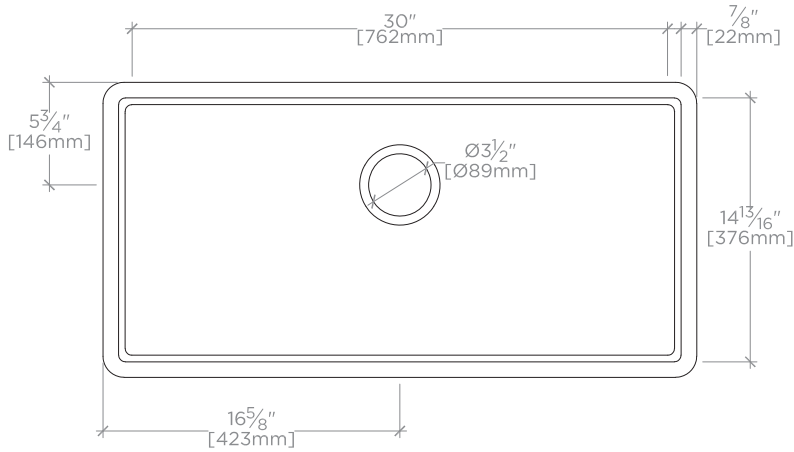

PRODUCT SUPPORT  
800.927.2120  
WATERWORKS.COM

COMMERCIAL ONLY Kerr 845mm x 420mm x 235mm  
Stainless Steel Kitchen Sink with Rear Drain

**STYLE No.** ZKSK08

**BASE STYLE No.** KRSK14

*All dimensions are based on original specifications and are subject to change and variation. Please consult your Design Associate for current specifications.*

TOP VIEW

FRONT VIEW

SIDE VIEW

**SPECIFICATIONS:**

Primary material: Stainless Steel

**NOTES:**