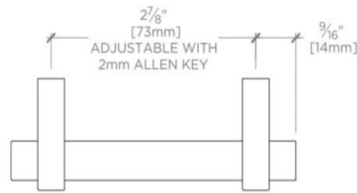

### TECHNICAL DETAILS

Length: 4"  
Primary Material: Brass

## PINNACLE

Pinnacle 4" Pull

PAHW04

MOUNTING HARDWARE INCLUDED		
STYLE #	DESCRIPTION	QTY
998771	Service Parts M4x50 Mild Steel Pozzi/Slot Washer Head Break Off Screw	2

TOP VIEW

SCALE: 6"=1'-0"

ISO VIEW

SCALE: 6"=1'-0"

FRONT VIEW

SCALE: 6"=1'-0"

SIDE VIEW

SCALE: 6"=1'-0"