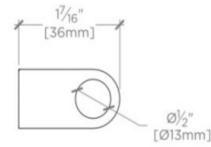

### TECHNICAL DETAILS

Length: 4"  
Primary Material: Brass

## PINNACLE

Pinnacle 4" Pull

PAHW04

MOUNTING HARDWARE INCLUDED		
STYLE #	DESCRIPTION	QTY
998771	Service Parts M4x50 Mild Steel Pozzi/Slot Washer Head Break Off Screw	2

TOP VIEW

SCALE: 6"=1'-0"

ISO VIEW

SCALE: 6"=1'-0"

FRONT VIEW

SCALE: 6"=1'-0"

SIDE VIEW

SCALE: 6"=1'-0"