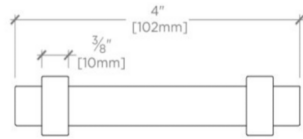

## PINNACLE

Pinnacle 4" Pull

PAHW04

MOUNTING HARDWARE INCLUDED		
STYLE #	DESCRIPTION	QTY
998771	Service Parts M4x50 Mild Steel Pozzi/Slot Washer Head Break Off Screw	2

TOP VIEW

SCALE: 6"=1'-0"

ISO VIEW

SCALE: 6"=1'-0"

FRONT VIEW

SCALE: 6"=1'-0"

SIDE VIEW

SCALE: 6"=1'-0"