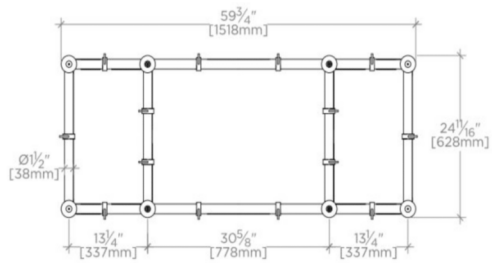

METROPOLE

Metropole Pot Rack

MEPR01

SHOWN IN METROPOLE POT RACK| MEPR01

TECHNICAL DETAILS

Depth / Width: 24 11/16"

Length: 59 3/4"

Primary Material: Brass

PRODUCT FEATURES

Hooks included

Custom sizes available

PRODUCT (NOTES)

Replacement hooks available

BOTTOM VIEW

SCALE: 1/2"=1'-0"

SIDE VIEW

SCALE: 1/2"=1'-0"

END VIEW

SCALE: 1/2"=1'-0"