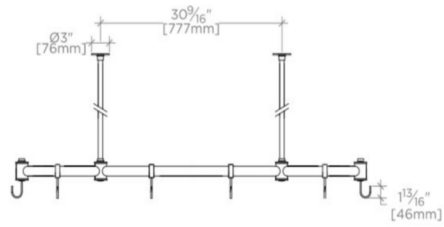

METROPOLE

Metropole Pot Rack

MEPR01

SHOWN IN METROPOLE POT RACK| MEPR01

TECHNICAL DETAILS

Depth / Width: 24 11/16"

Length: 59 3/4"

Primary Material: Brass

PRODUCT FEATURES

Hooks included

Custom sizes available

PRODUCT (NOTES)

Replacement hooks available

BOTTOM VIEW

SCALE: 1/2"=1'-0"

SIDE VIEW

SCALE: 1/2"=1'-0"

END VIEW

SCALE: 1/2"=1'-0"