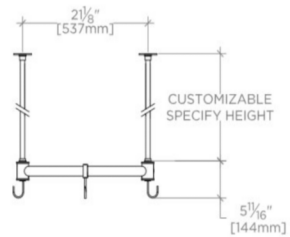

METROPOLE

Metropole Pot Rack

MEPR01

SHOWN IN METROPOLE POT RACK| MEPR01

TECHNICAL DETAILS

Depth / Width: 24 11/16"

Length: 59 3/4"

Primary Material: Brass

PRODUCT FEATURES

Hooks included

Custom sizes available

PRODUCT (NOTES)

Replacement hooks available

BOTTOM VIEW

SCALE: 1/2"=1'-0"

SIDE VIEW

SCALE: 1/2"=1'-0"

END VIEW

SCALE: 1/2"=1'-0"